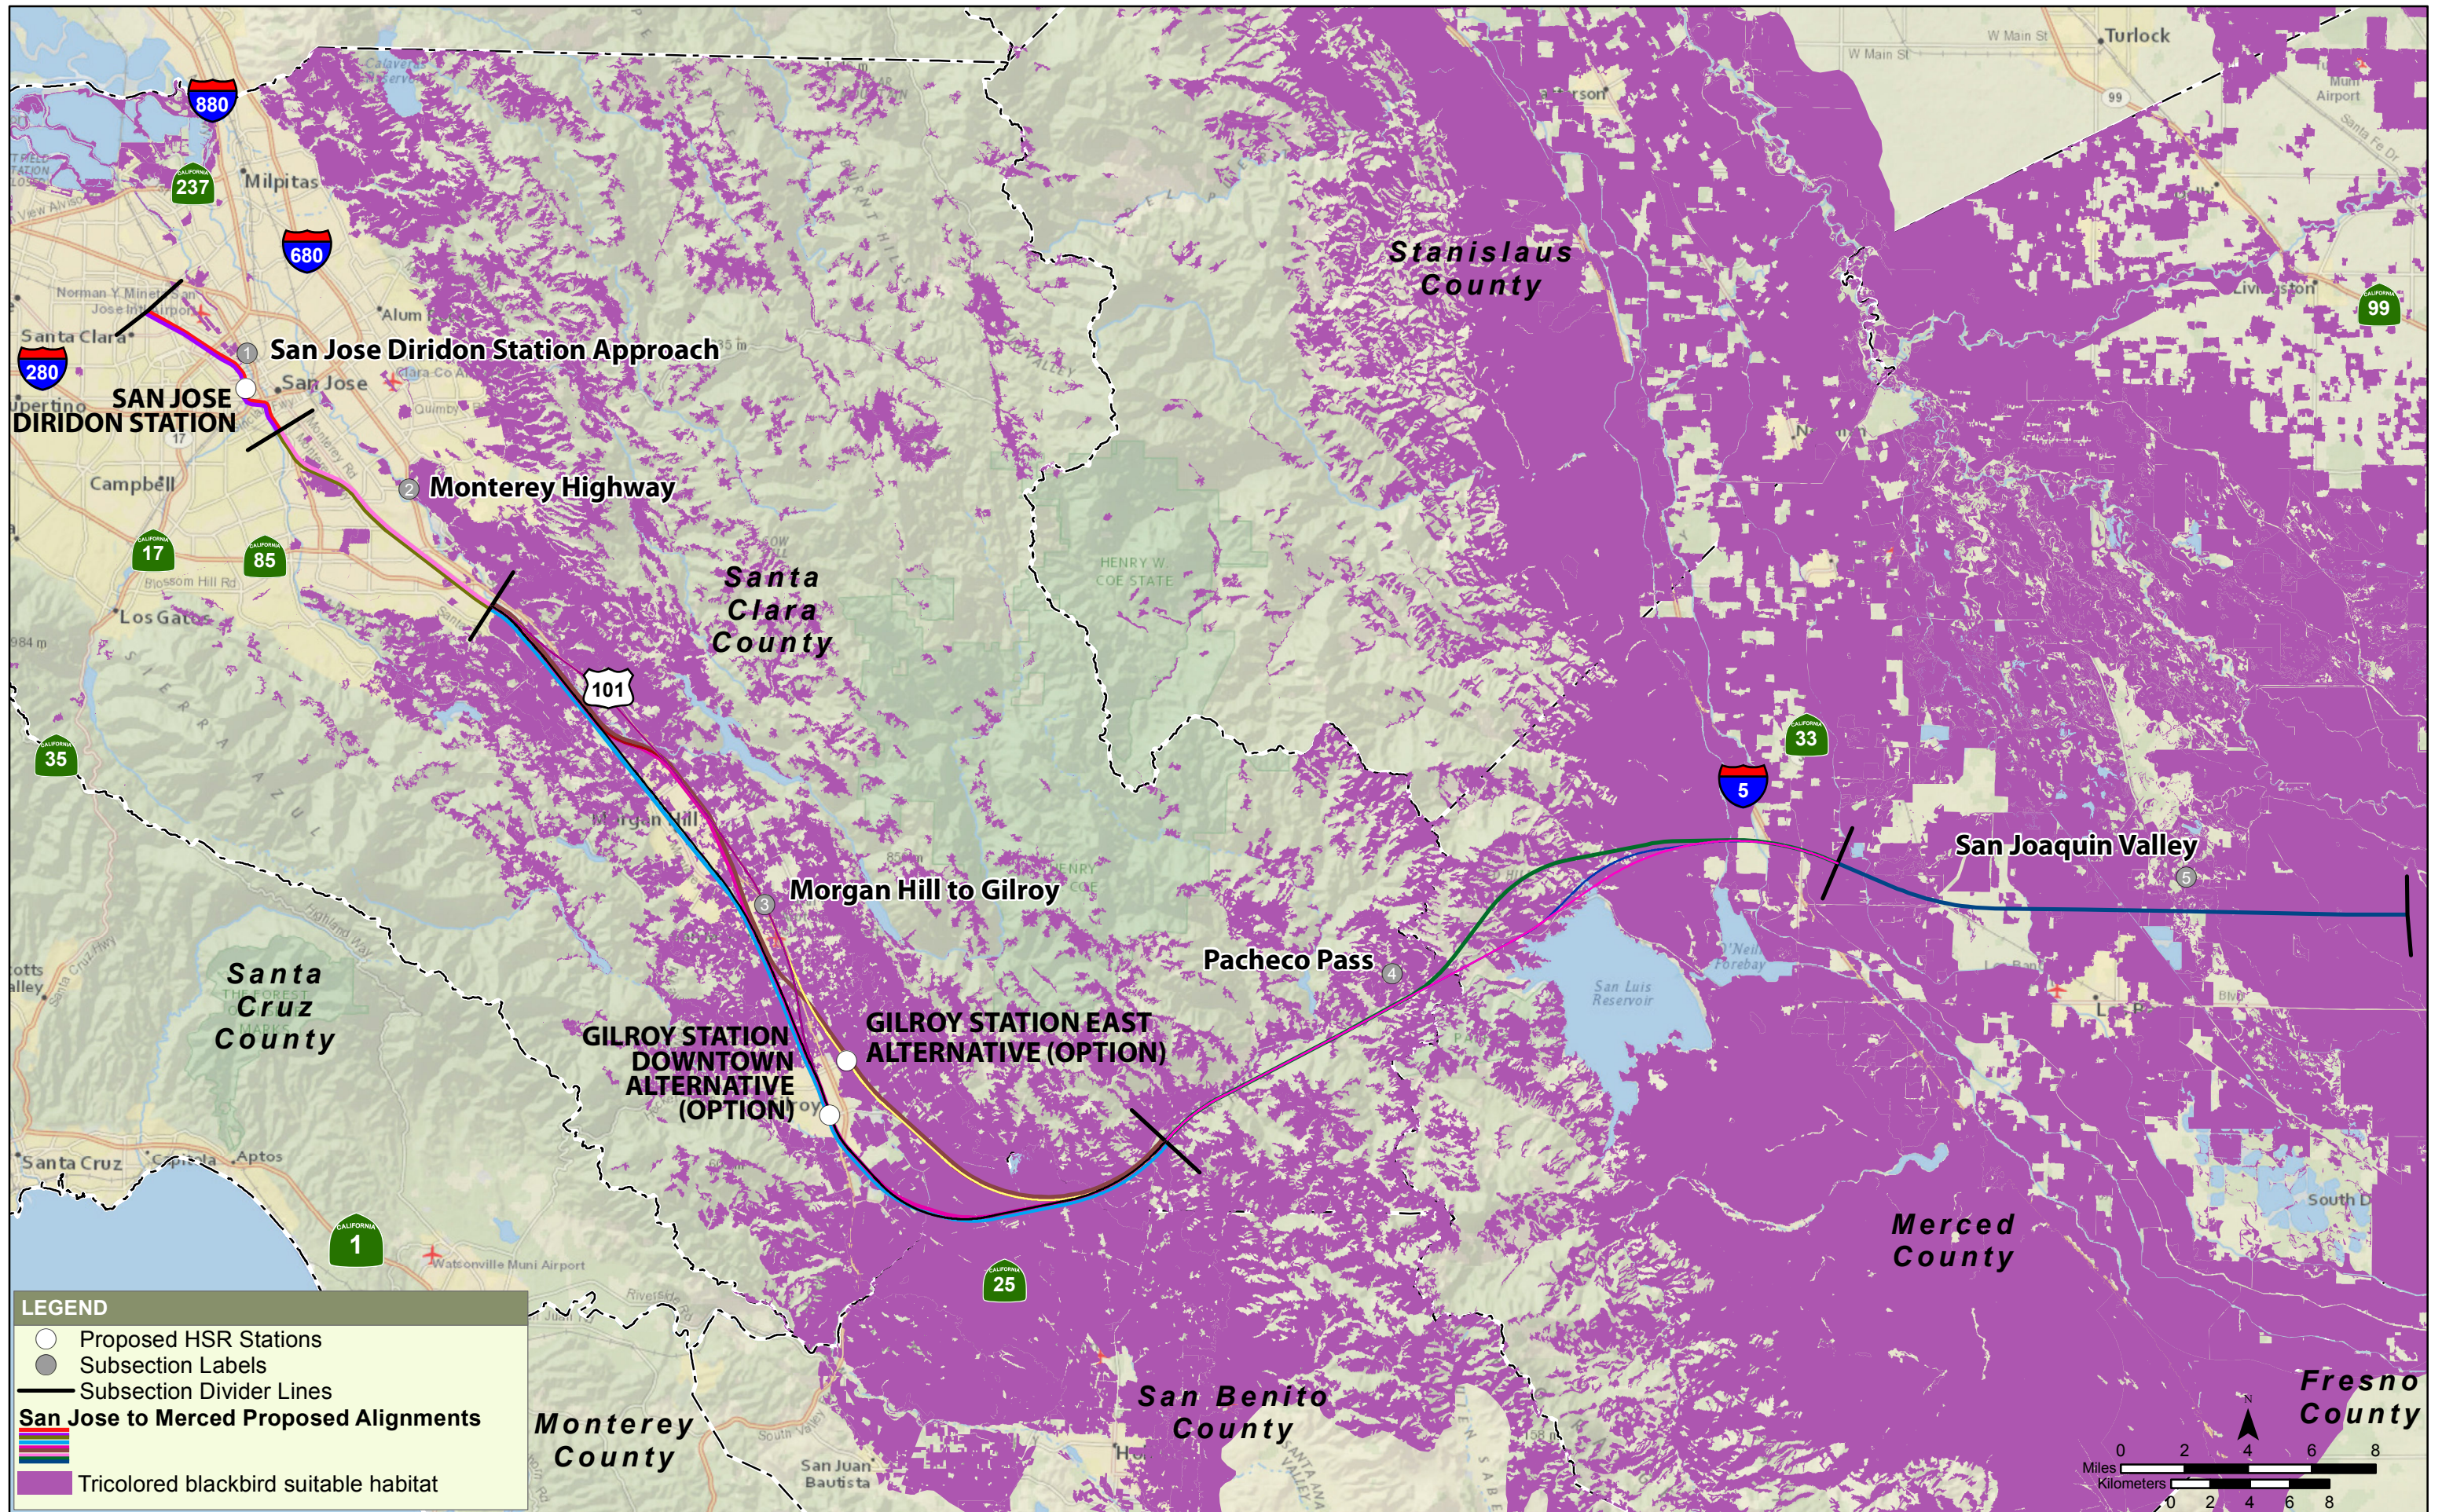

## APPENDIX D: SPECIES HABITAT MAPS

DRAFT

**LEGEND**

- Proposed HSR Stations
- Subsection Labels
- Subsection Divider Lines

**San Jose to Merced Proposed Alignments**

- Steelhead - Central Valley DPS -
- South-Central California Coast DPS suitable habitat

**LEGEND**

- Proposed HSR Stations
- Subsection Labels
- Subsection Divider Lines
- San Jose to Merced Proposed Alignments**
- 
- Santa Clara Valley dudleya suitable habitat

**LEGEND**

- Proposed HSR Stations
- Subsection Labels
- Subsection Divider Lines
- San Jose to Merced Proposed Alignments**
- █ Metcalfe Canyon jewelflower suitable habitat

**LEGEND**

- Proposed HSR Stations
- Subsection Labels
- Subsection Divider Lines
- San Jose to Merced Proposed Alignments**
- Proposed Alignments
- Longhorn fairy shrimp suitable habitat

**LEGEND**

- Proposed HSR Stations
- Subsection Labels
- Subsection Divider Lines
- San Jose to Merced Proposed Alignments**
- █ (Colorful lines) Proposed HSR Alignments
- █ (Purple) Least bell's vireo suitable habitat

**LEGEND**

- Proposed HSR Stations
- Subsection Labels
- Subsection Divider Lines
- San Jose to Merced Proposed Alignments**
- ▬ (Colorful lines) Proposed HSR Alignments
- Hoover's spurge suitable habitat