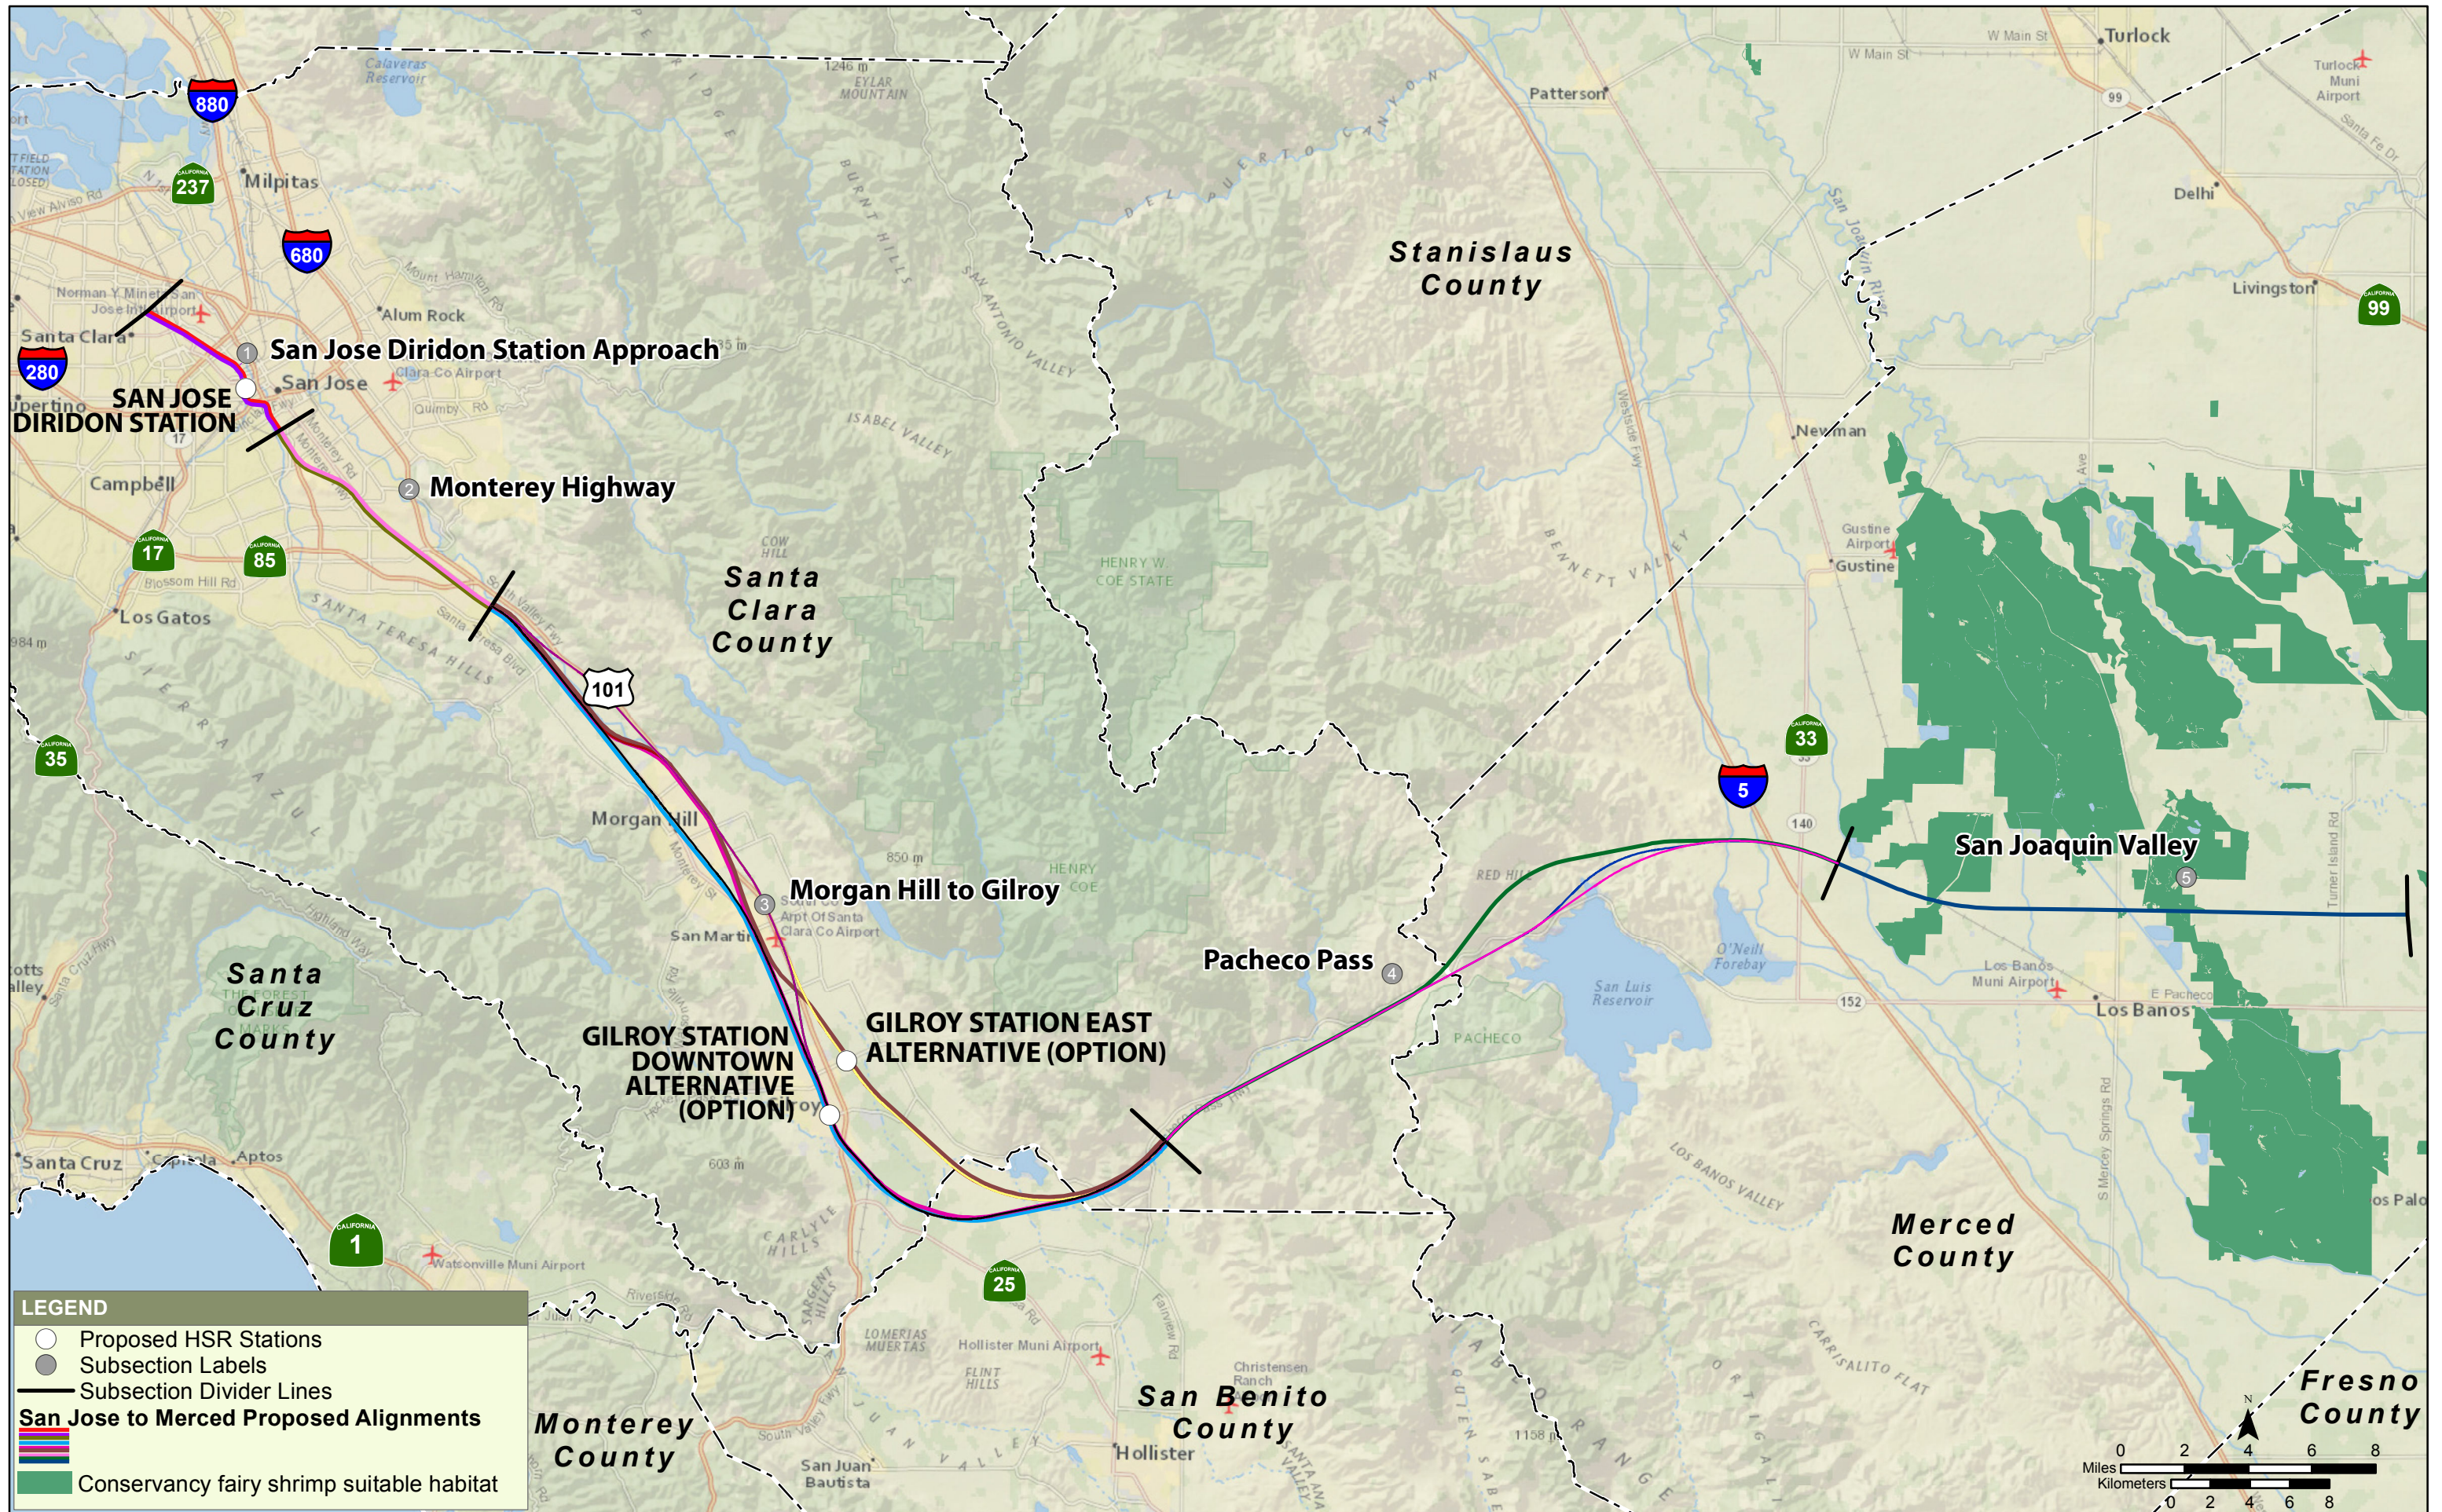

**LEGEND**

- Proposed HSR Stations
- Subsection Labels
- Subsection Divider Lines
- San Jose to Merced Proposed Alignments**
- 
- Santa Clara Valley dudleya suitable habitat

**LEGEND**

- Proposed HSR Stations
- Subsection Labels
- Subsection Divider Lines
- San Jose to Merced Proposed Alignments**
- █ Metcalfe Canyon jewelflower suitable habitat

**LEGEND**

- Proposed HSR Stations
- Subsection Labels
- Subsection Divider Lines
- San Jose to Merced Proposed Alignments**
- Proposed Alignments
- Longhorn fairy shrimp suitable habitat

**LEGEND**

- Proposed HSR Stations
- Subsection Labels
- Subsection Divider Lines
- San Jose to Merced Proposed Alignments**
- █ (Colorful lines) Proposed HSR Alignments
- █ (Purple) Least bell's vireo suitable habitat

**LEGEND**

- Proposed HSR Stations
- Subsection Labels
- Subsection Divider Lines
- San Jose to Merced Proposed Alignments**
- ▬ (Colorful lines) Proposed HSR Alignments
- Hoover's spurge suitable habitat