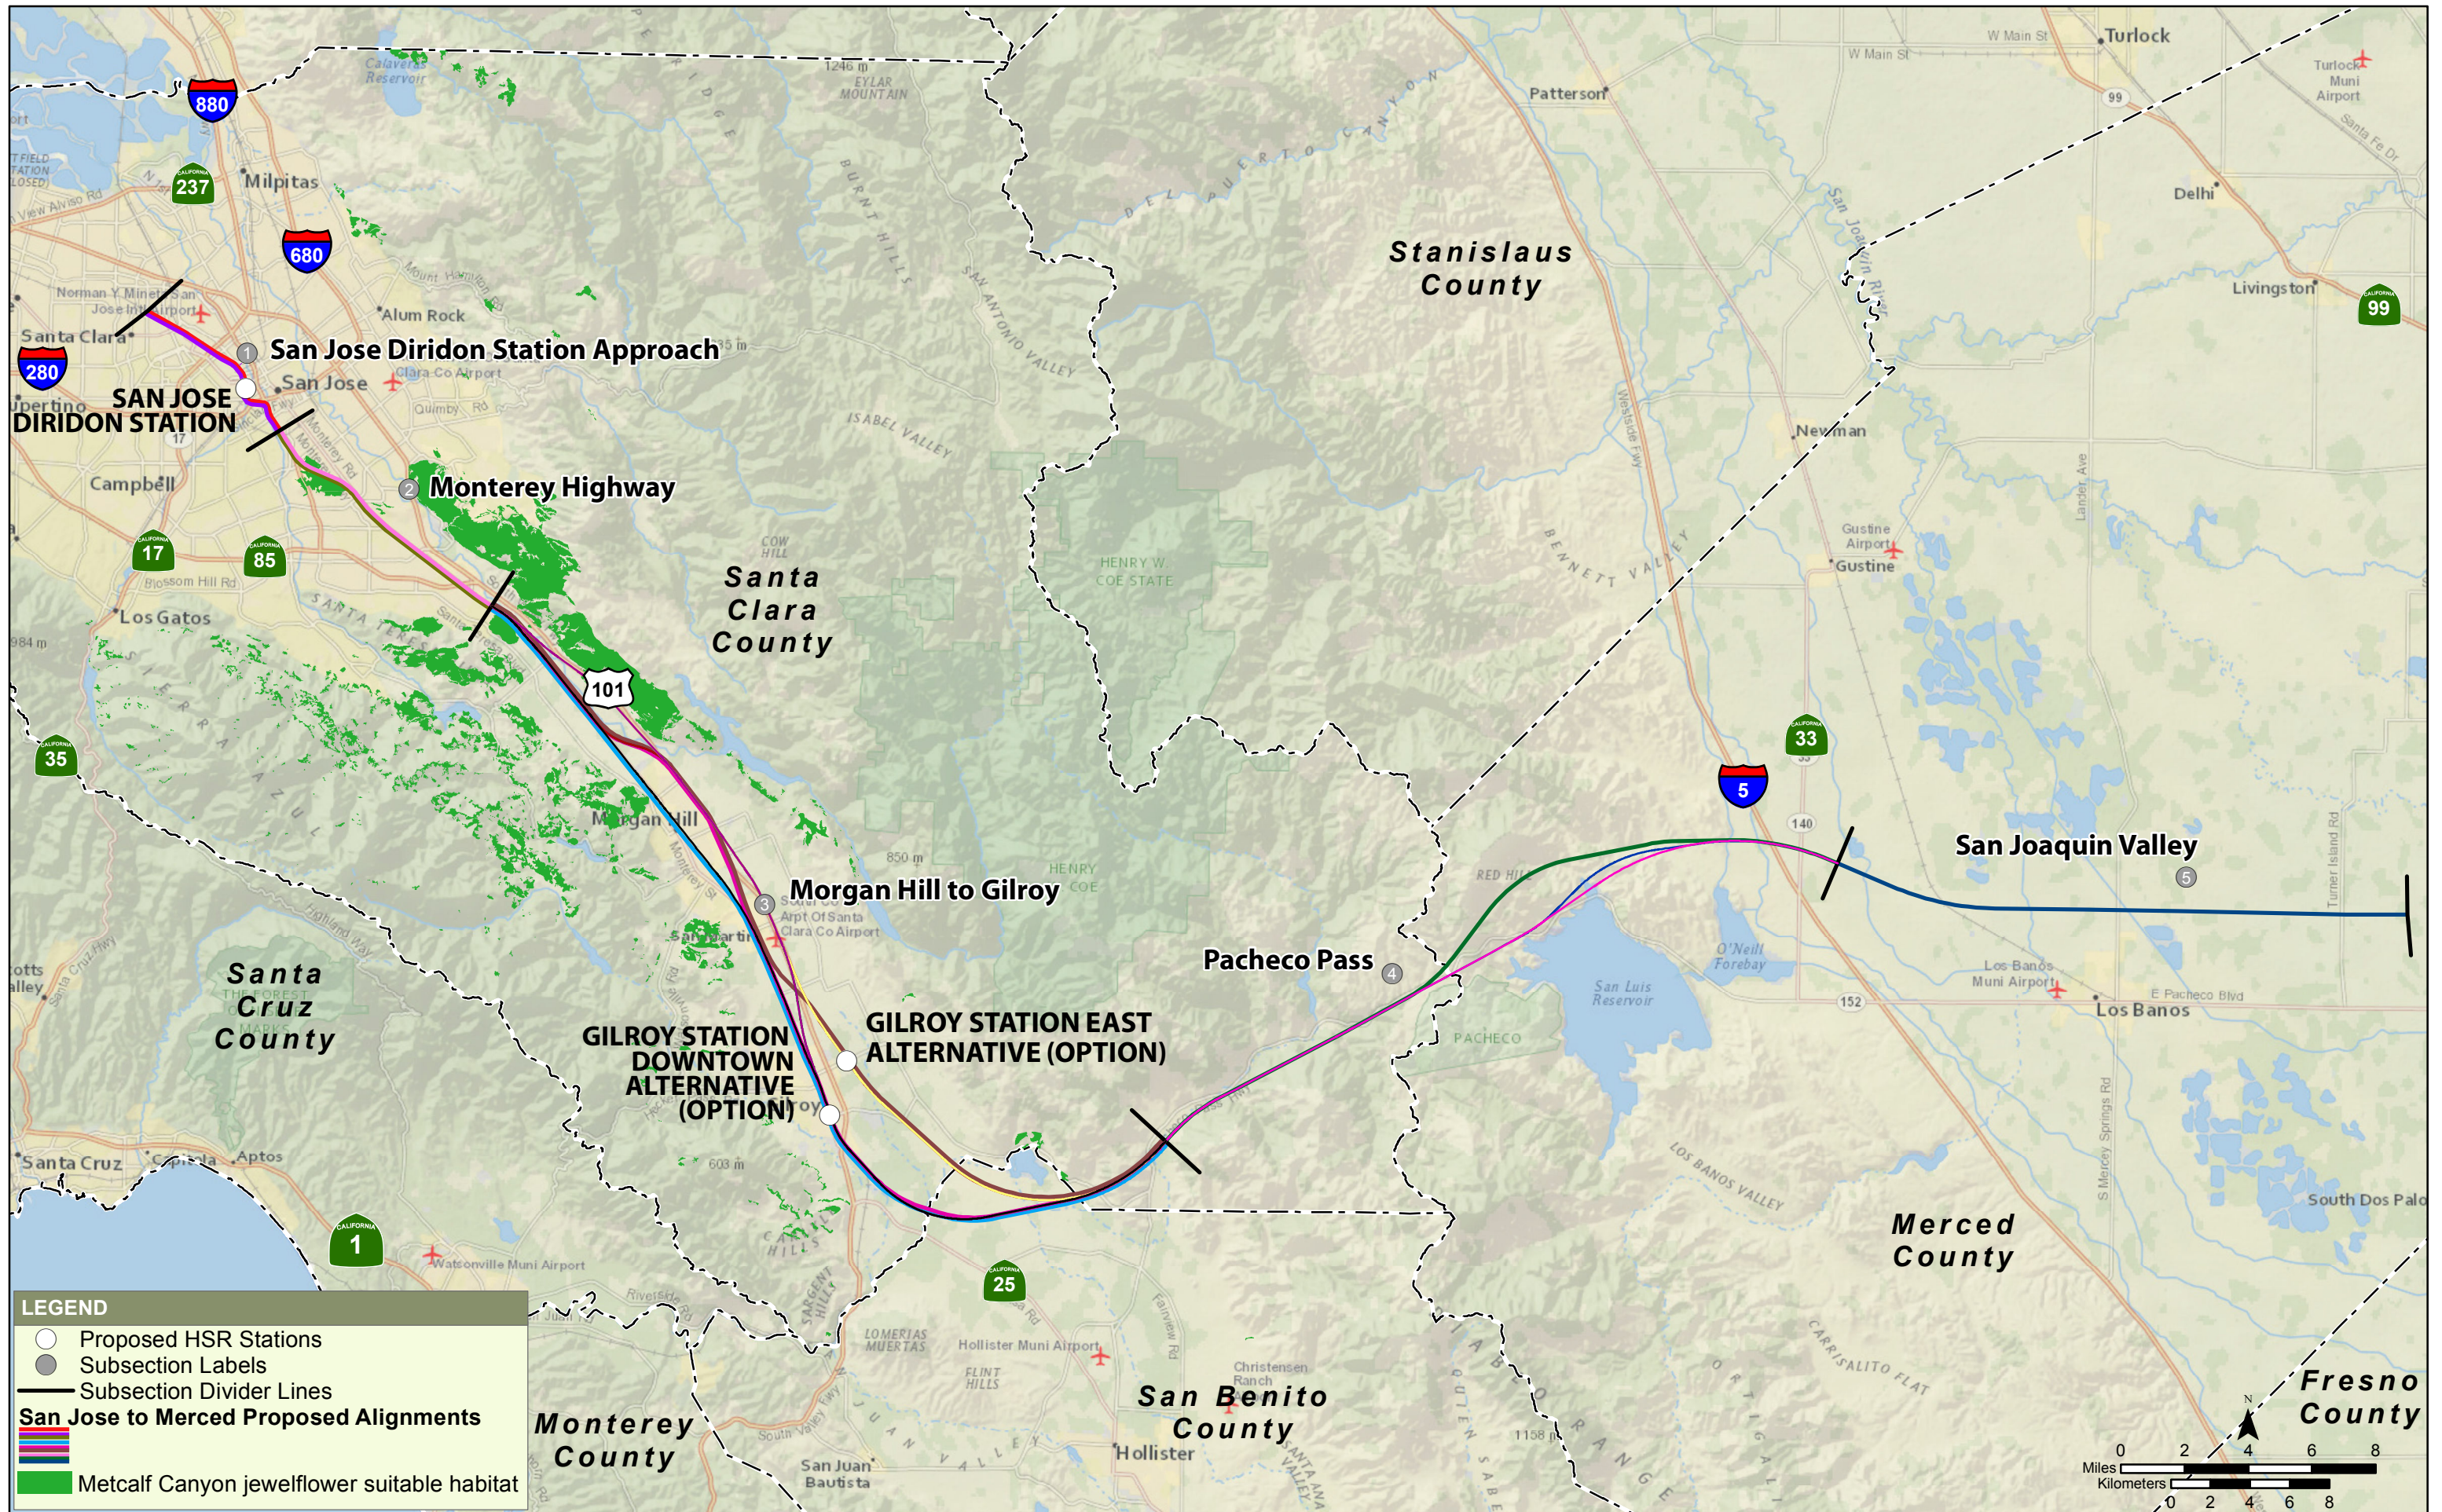

## APPENDIX D: SPECIES HABITAT MAPS

DRAFT

**LEGEND**

- Proposed HSR Stations
- Subsection Labels
- Subsection Divider Lines

**San Jose to Merced Proposed Alignments**

- Steelhead - Central Valley DPS -
- South-Central California Coast DPS suitable habitat

**LEGEND**

- Proposed HSR Stations
- Subsection Labels
- Subsection Divider Lines
- San Jose to Merced Proposed Alignments**
- 
- Santa Clara Valley dudleya suitable habitat

**LEGEND**

- Proposed HSR Stations
- Subsection Labels
- Subsection Divider Lines
- San Jose to Merced Proposed Alignments**
- █ Metcalfe Canyon jewelflower suitable habitat

**LEGEND**

- Proposed HSR Stations
- Subsection Labels
- Subsection Divider Lines
- San Jose to Merced Proposed Alignments**
- Proposed Alignments
- Longhorn fairy shrimp suitable habitat

**LEGEND**

- Proposed HSR Stations
- Subsection Labels
- Subsection Divider Lines
- San Jose to Merced Proposed Alignments**
- █ (Colorful lines) Proposed HSR Alignments
- █ (Purple) Least bell's vireo suitable habitat

**LEGEND**

- Proposed HSR Stations
- Subsection Labels
- Subsection Divider Lines
- San Jose to Merced Proposed Alignments**
- ▬ (Colorful lines) Proposed HSR Alignments
- Hoover's spurge suitable habitat