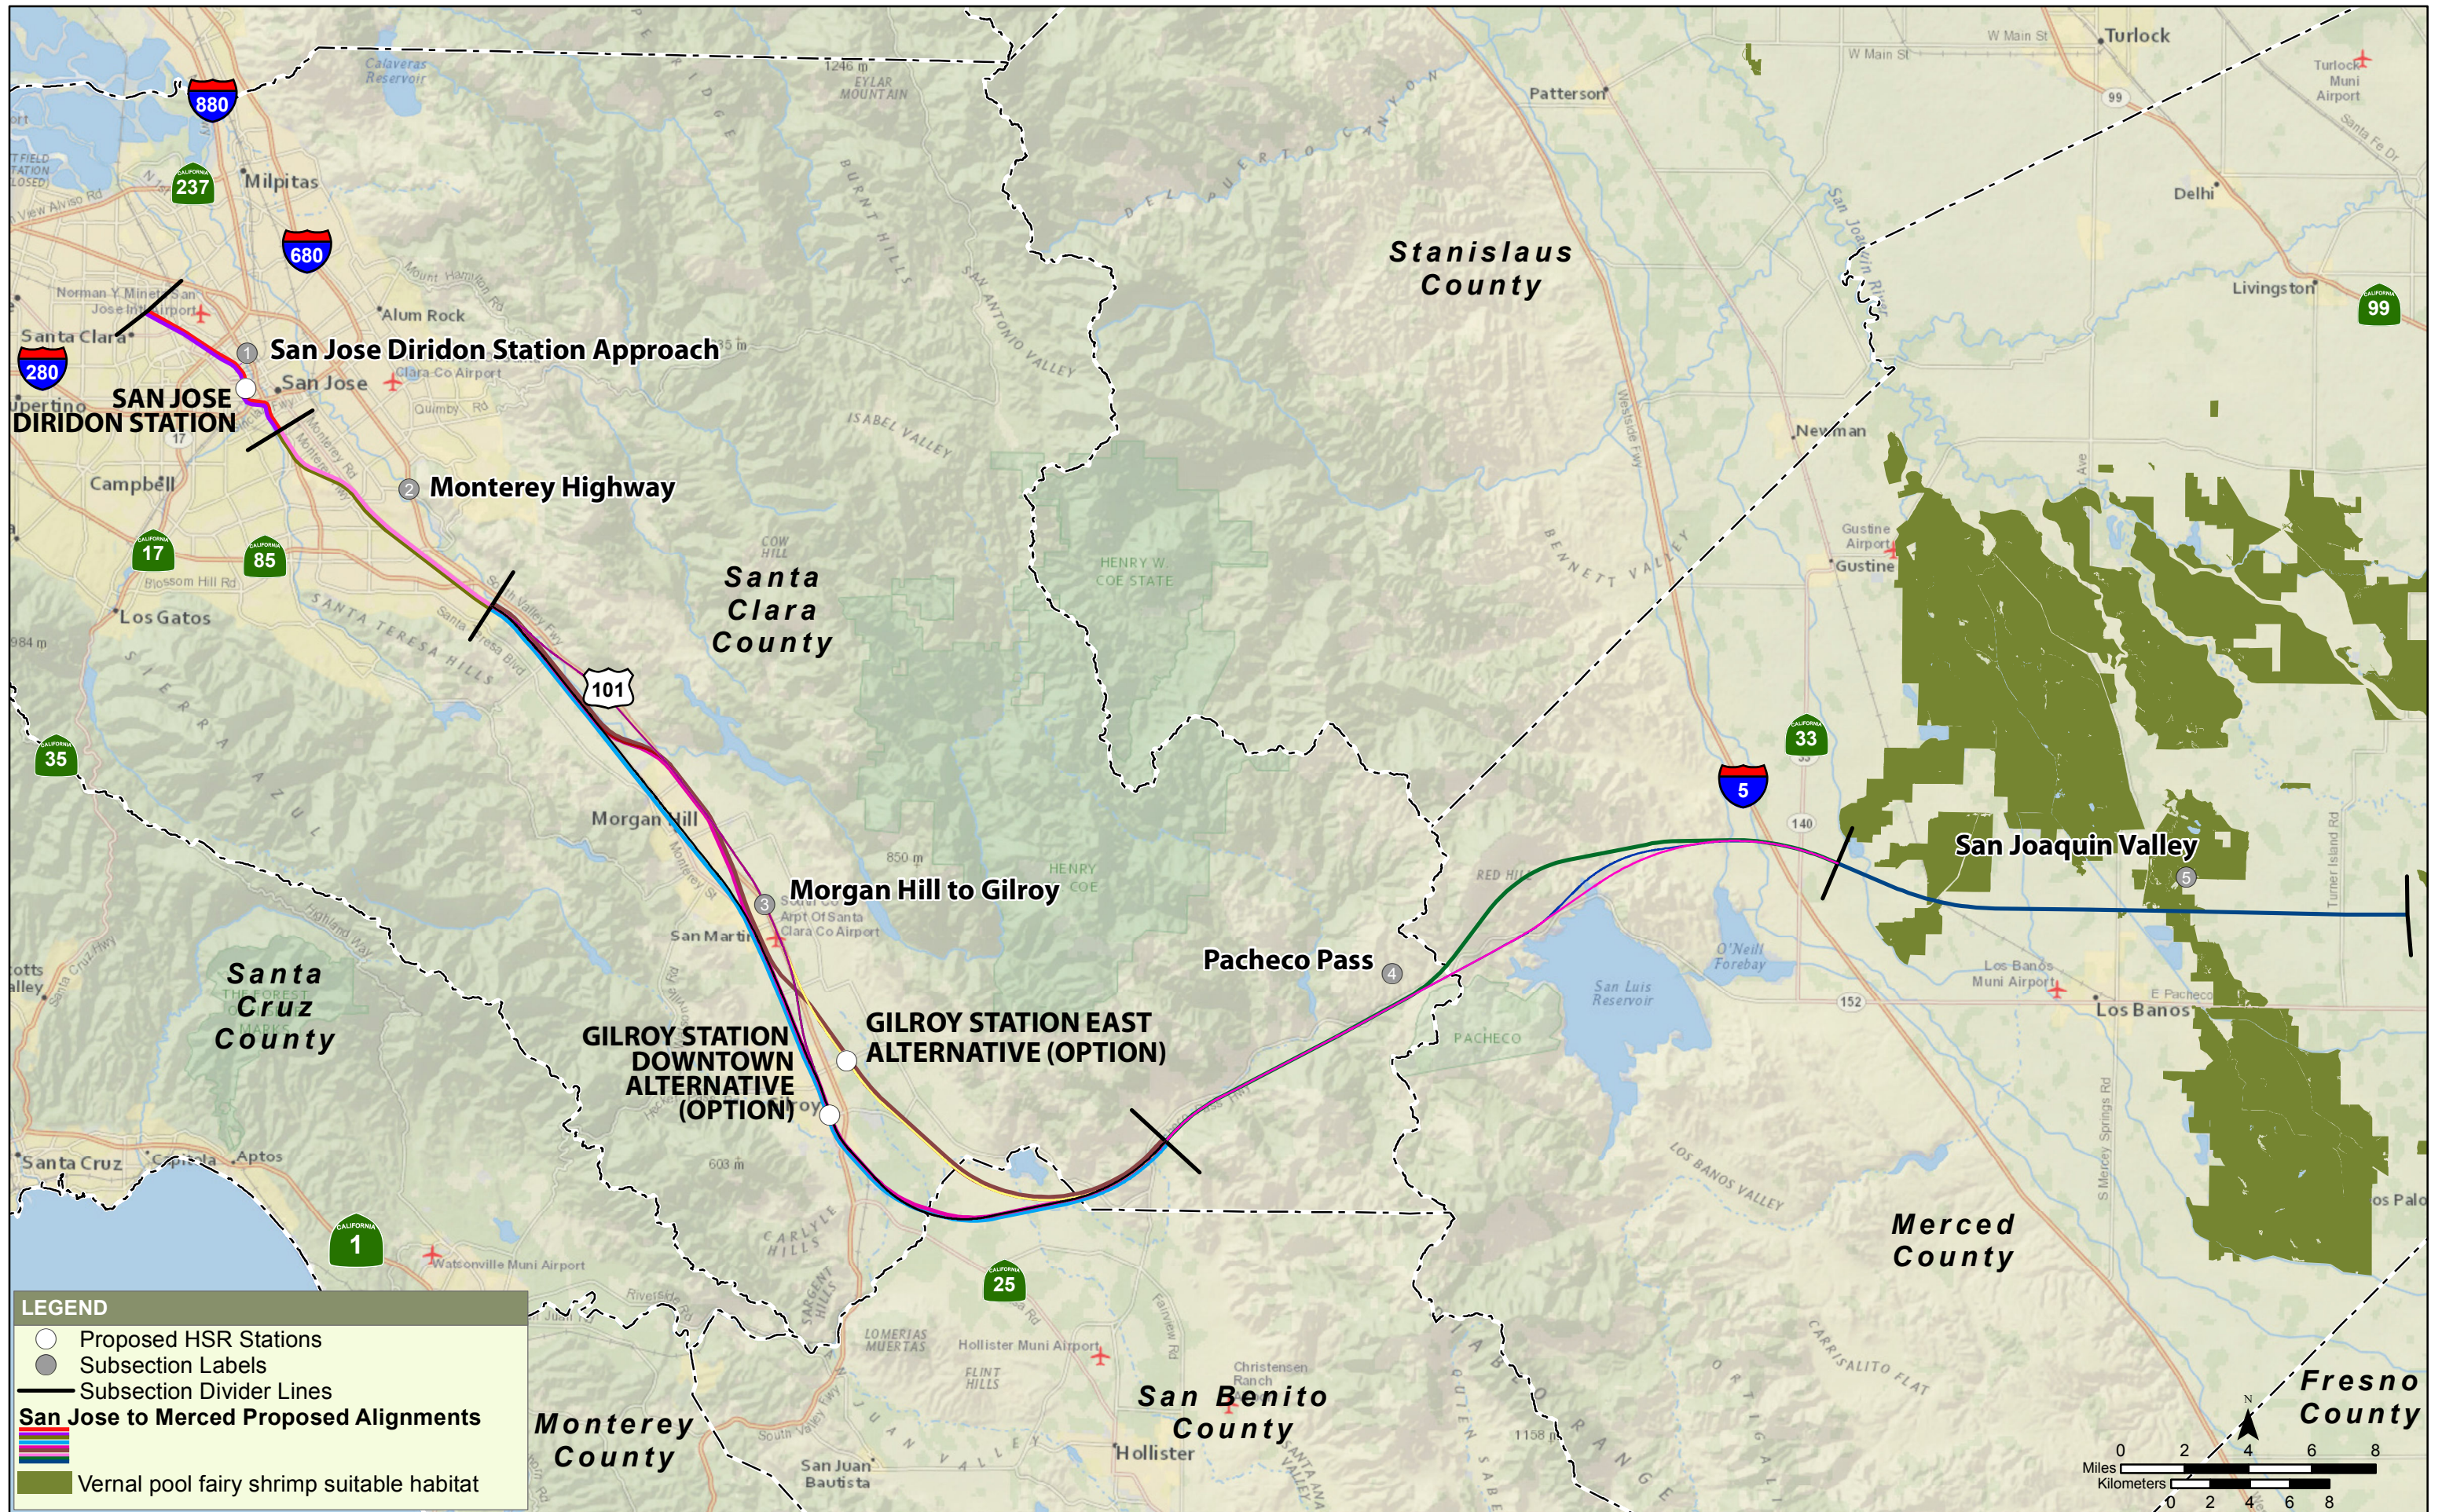

## APPENDIX D: SPECIES HABITAT MAPS

DRAFT

**LEGEND**

- Proposed HSR Stations
- Subsection Labels
- Subsection Divider Lines

**San Jose to Merced Proposed Alignments**

- Steelhead - Central Valley DPS -
- South-Central California Coast DPS suitable habitat

**LEGEND**

- Proposed HSR Stations
- Subsection Labels
- Subsection Divider Lines
- San Jose to Merced Proposed Alignments**
- 
- Santa Clara Valley dudleya suitable habitat

**LEGEND**

- Proposed HSR Stations
- Subsection Labels
- Subsection Divider Lines
- San Jose to Merced Proposed Alignments**
- █ Metcalfe Canyon jewelflower suitable habitat

**LEGEND**

- Proposed HSR Stations
- Subsection Labels
- Subsection Divider Lines
- San Jose to Merced Proposed Alignments**
- Proposed Alignments
- Longhorn fairy shrimp suitable habitat

**LEGEND**

- Proposed HSR Stations
- Subsection Labels
- Subsection Divider Lines
- San Jose to Merced Proposed Alignments**
- █ (Colorful lines) Proposed HSR Alignments
- █ (Purple) Least bell's vireo suitable habitat

**LEGEND**

- Proposed HSR Stations
- Subsection Labels
- Subsection Divider Lines
- San Jose to Merced Proposed Alignments**
- ▬ (Colorful lines) Proposed HSR Alignments
- Hoover's spurge suitable habitat