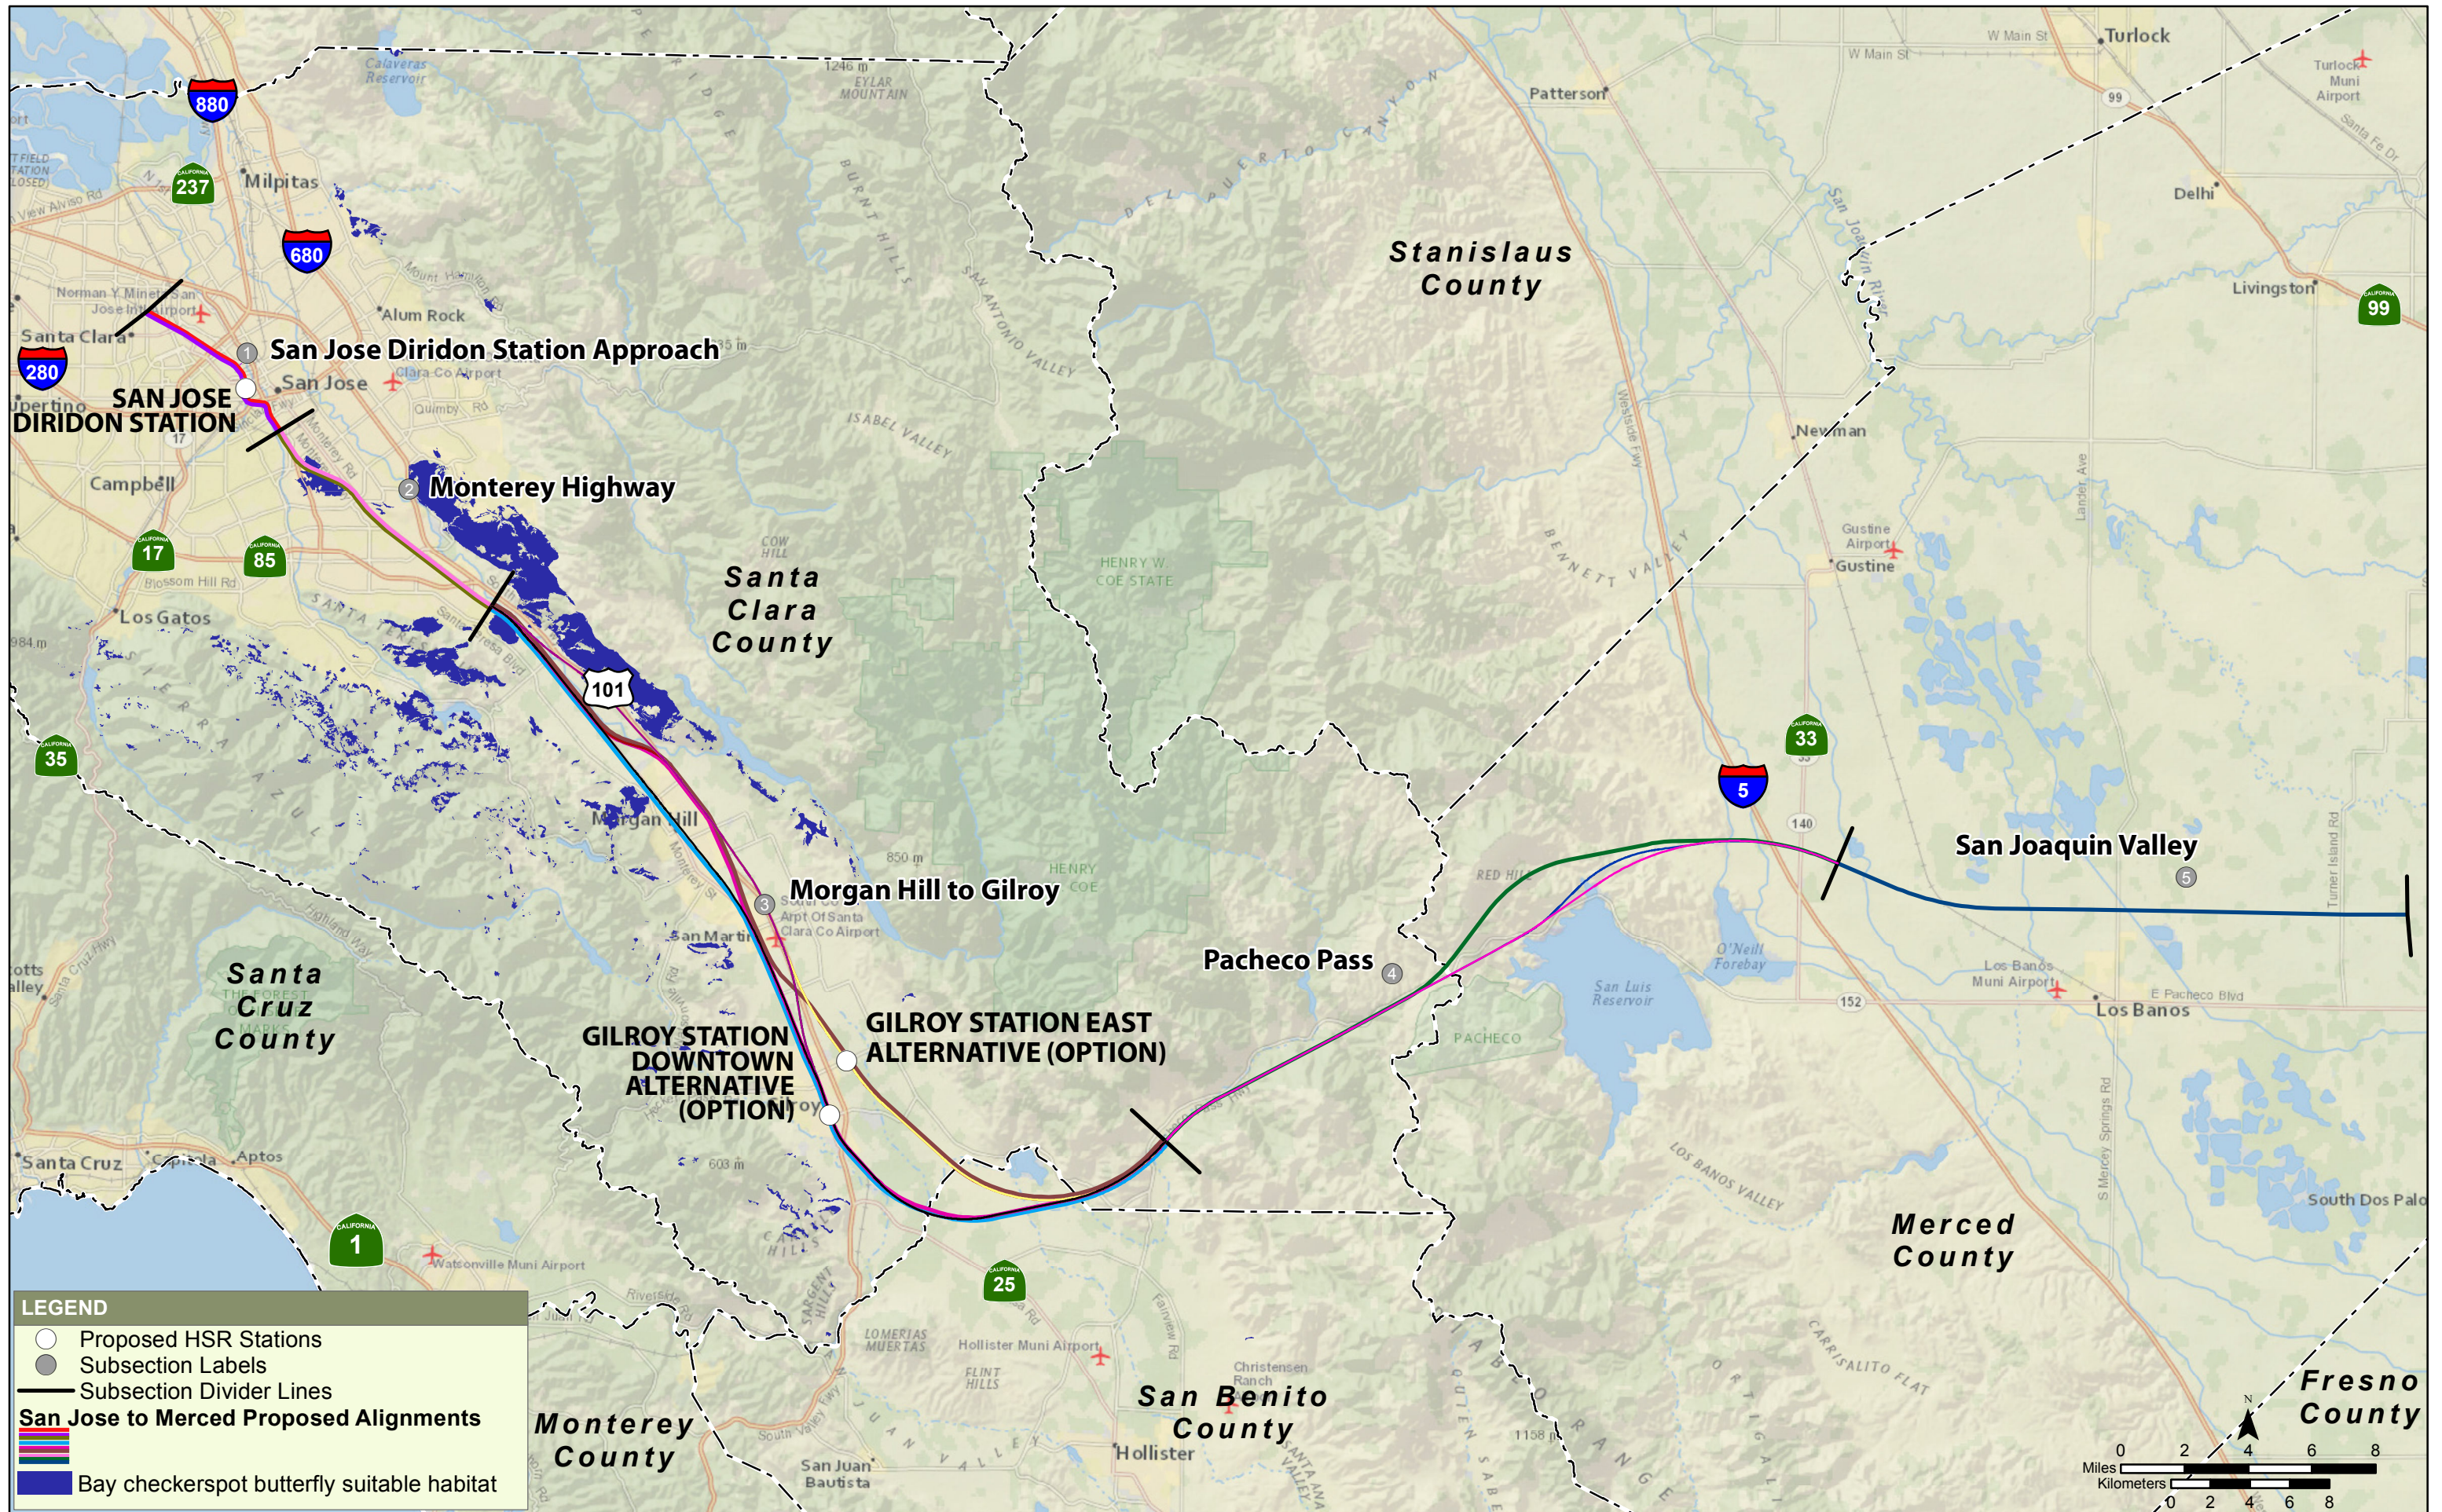

**LEGEND**

- Proposed HSR Stations
- Subsection Labels
- Subsection Divider Lines
- San Jose to Merced Proposed Alignments**
- ▬ (Colorful lines) Proposed HSR Alignments
- Hoover's spurge suitable habitat

**LEGEND**

- Proposed HSR Stations
- Subsection Labels
- Subsection Divider Lines
- San Jose to Merced Proposed Alignments**
- 
- California tiger salamander suitable habitat

**LEGEND**

- Proposed HSR Stations
- Subsection Labels
- Subsection Divider Lines
- San Jose to Merced Proposed Alignments**
- Proposed Alignments
- California red-legged frog suitable habitat

**LEGEND**

- Proposed HSR Stations
- Subsection Labels
- Subsection Divider Lines
- San Jose to Merced Proposed Alignments**
-  Proposed Alignments
-  Blunt-nosed leopard lizard suitable habitat

**LEGEND**

- Proposed HSR Stations
- Subsection Labels
- Subsection Divider Lines
- San Jose to Merced Proposed Alignments**
- Proposed Alignments
- Bay checkerspot butterfly suitable habitat