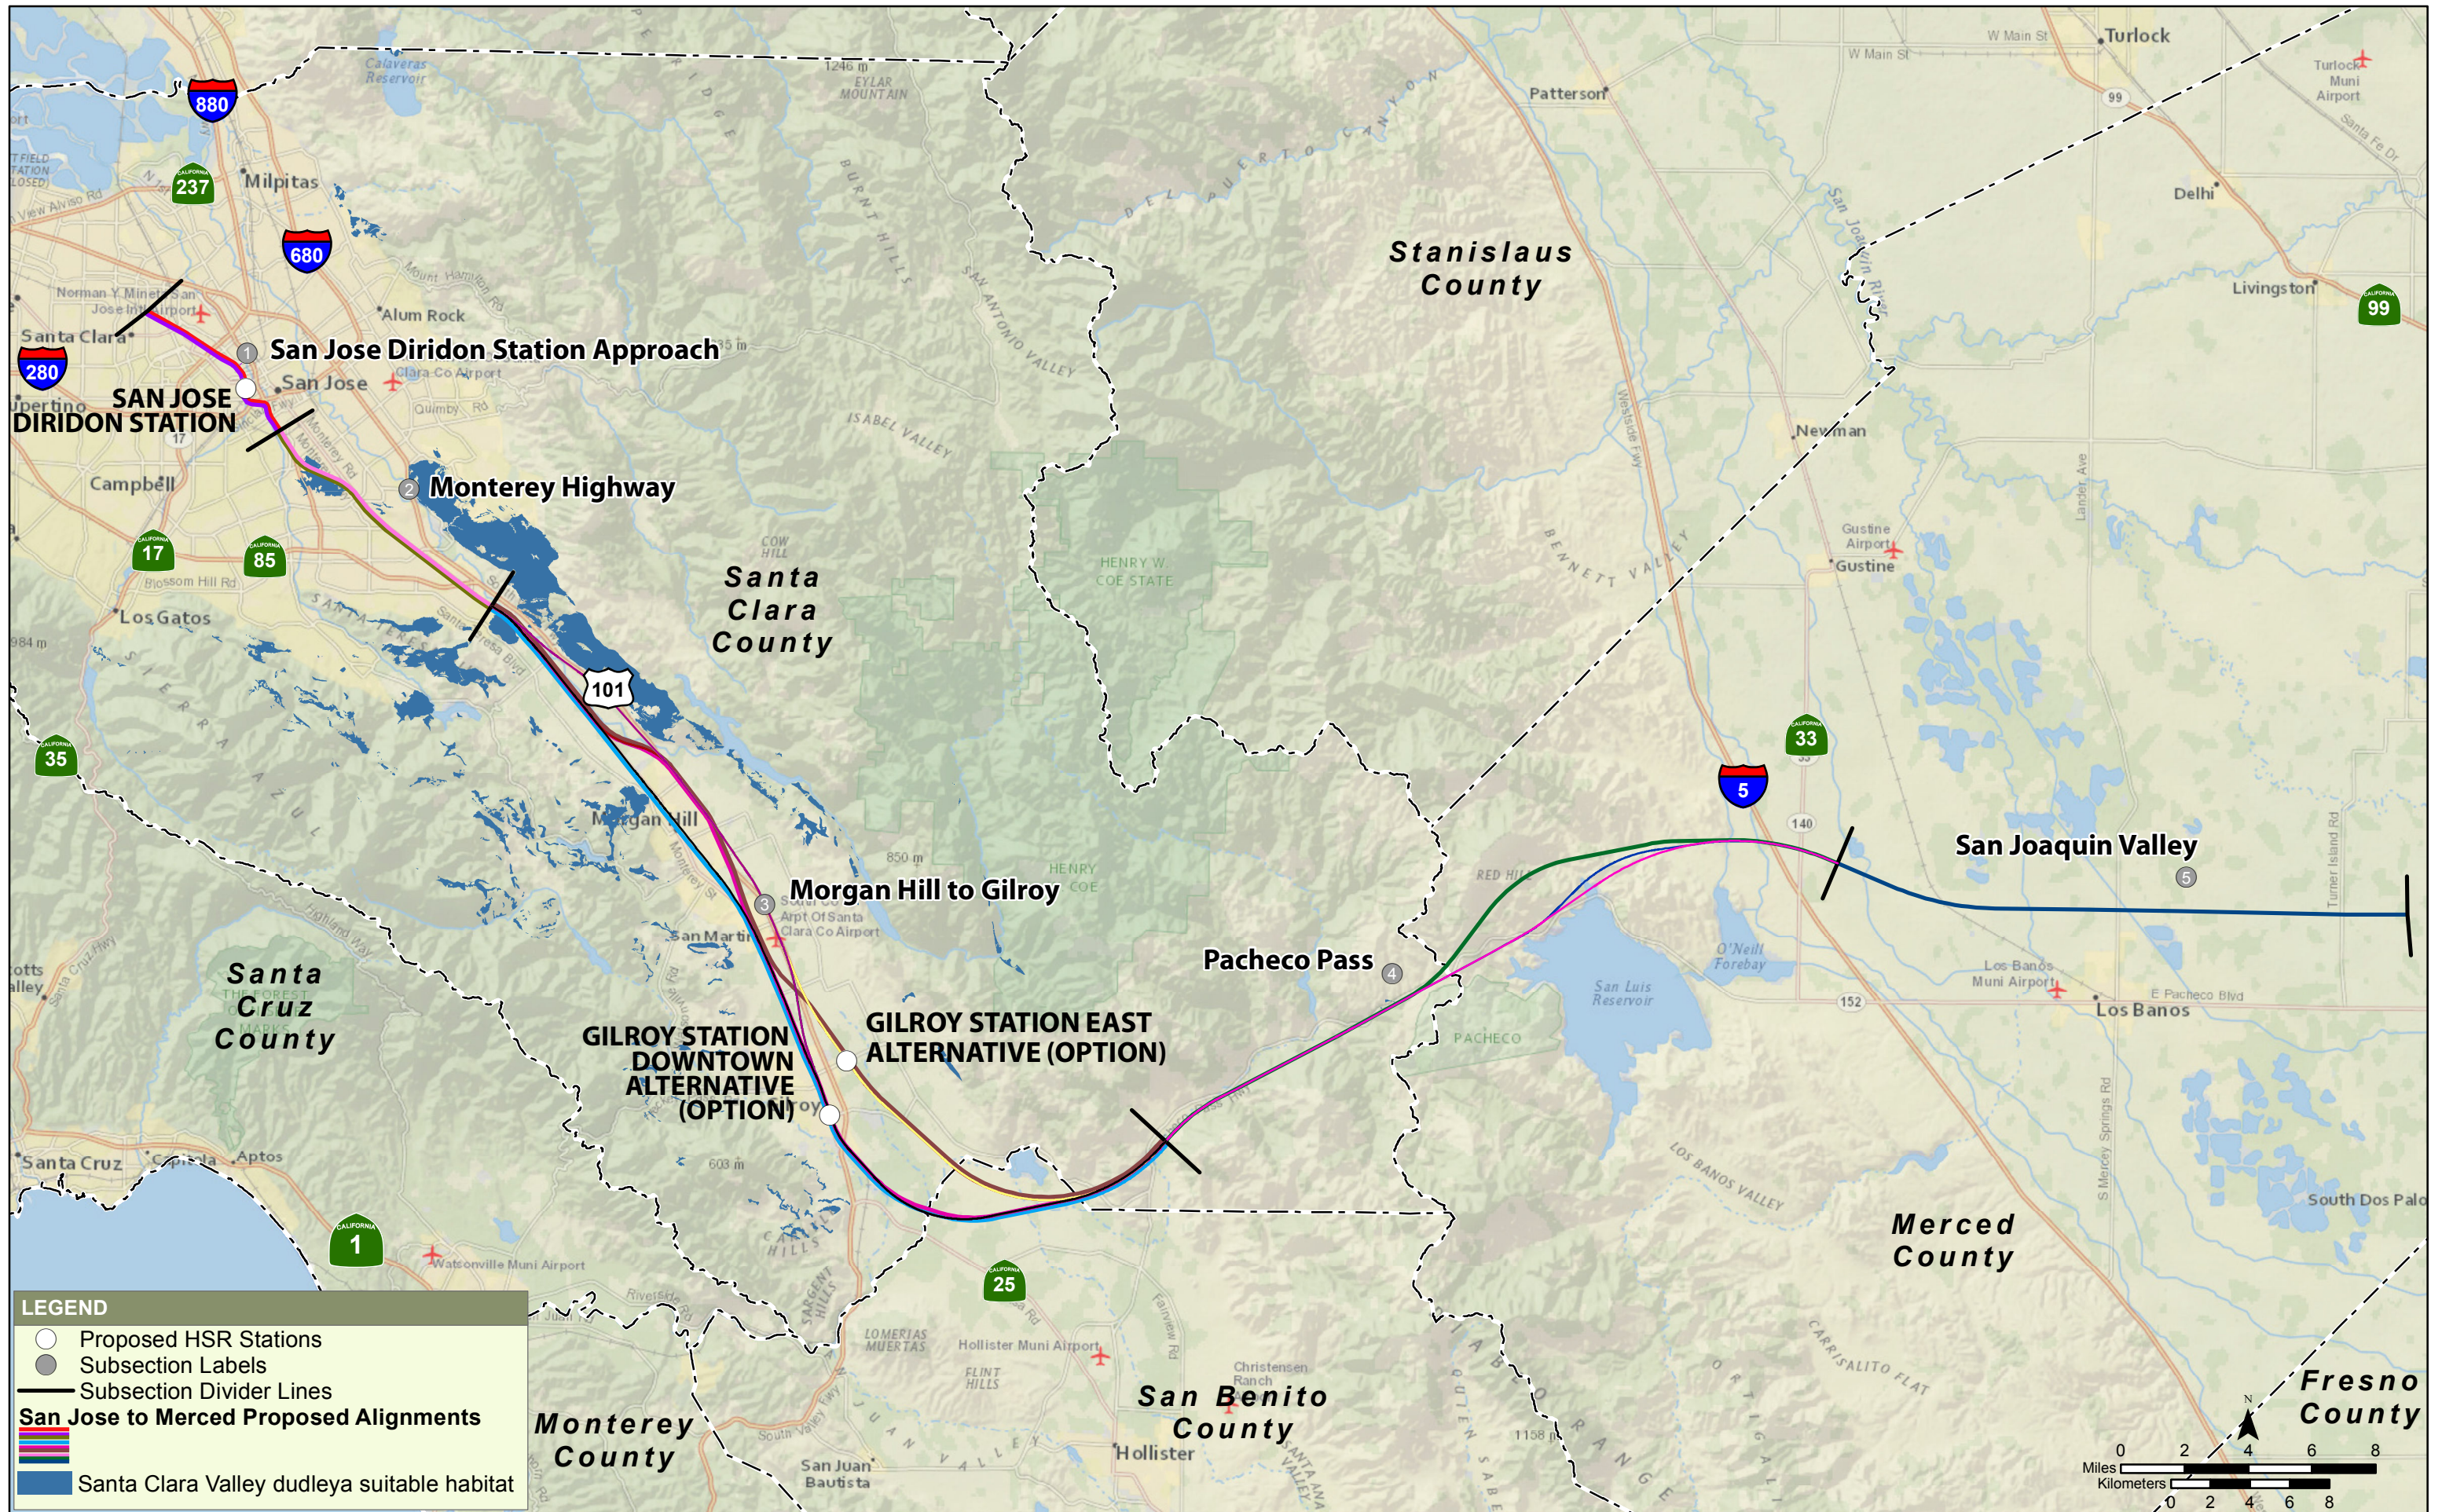

## APPENDIX D: SPECIES HABITAT MAPS

DRAFT

**LEGEND**

- Proposed HSR Stations
- Subsection Labels
- Subsection Divider Lines

**San Jose to Merced Proposed Alignments**

- Steelhead - Central Valley DPS -
- South-Central California Coast DPS suitable habitat

**LEGEND**

- Proposed HSR Stations
- Subsection Labels
- Subsection Divider Lines
- San Jose to Merced Proposed Alignments**
- 
- Santa Clara Valley dudleya suitable habitat

**LEGEND**

- Proposed HSR Stations
- Subsection Labels
- Subsection Divider Lines
- San Jose to Merced Proposed Alignments**
- █ Metcalfe Canyon jewelflower suitable habitat

**LEGEND**

- Proposed HSR Stations
- Subsection Labels
- Subsection Divider Lines
- San Jose to Merced Proposed Alignments**
- Proposed Alignments
- Longhorn fairy shrimp suitable habitat

**LEGEND**

- Proposed HSR Stations
- Subsection Labels
- Subsection Divider Lines
- San Jose to Merced Proposed Alignments**
- █ (Colorful lines) Proposed HSR Alignments
- █ (Purple) Least bell's vireo suitable habitat

**LEGEND**

- Proposed HSR Stations
- Subsection Labels
- Subsection Divider Lines
- San Jose to Merced Proposed Alignments**
- ▬ (Colorful lines) Proposed HSR Alignments
- Hoover's spurge suitable habitat