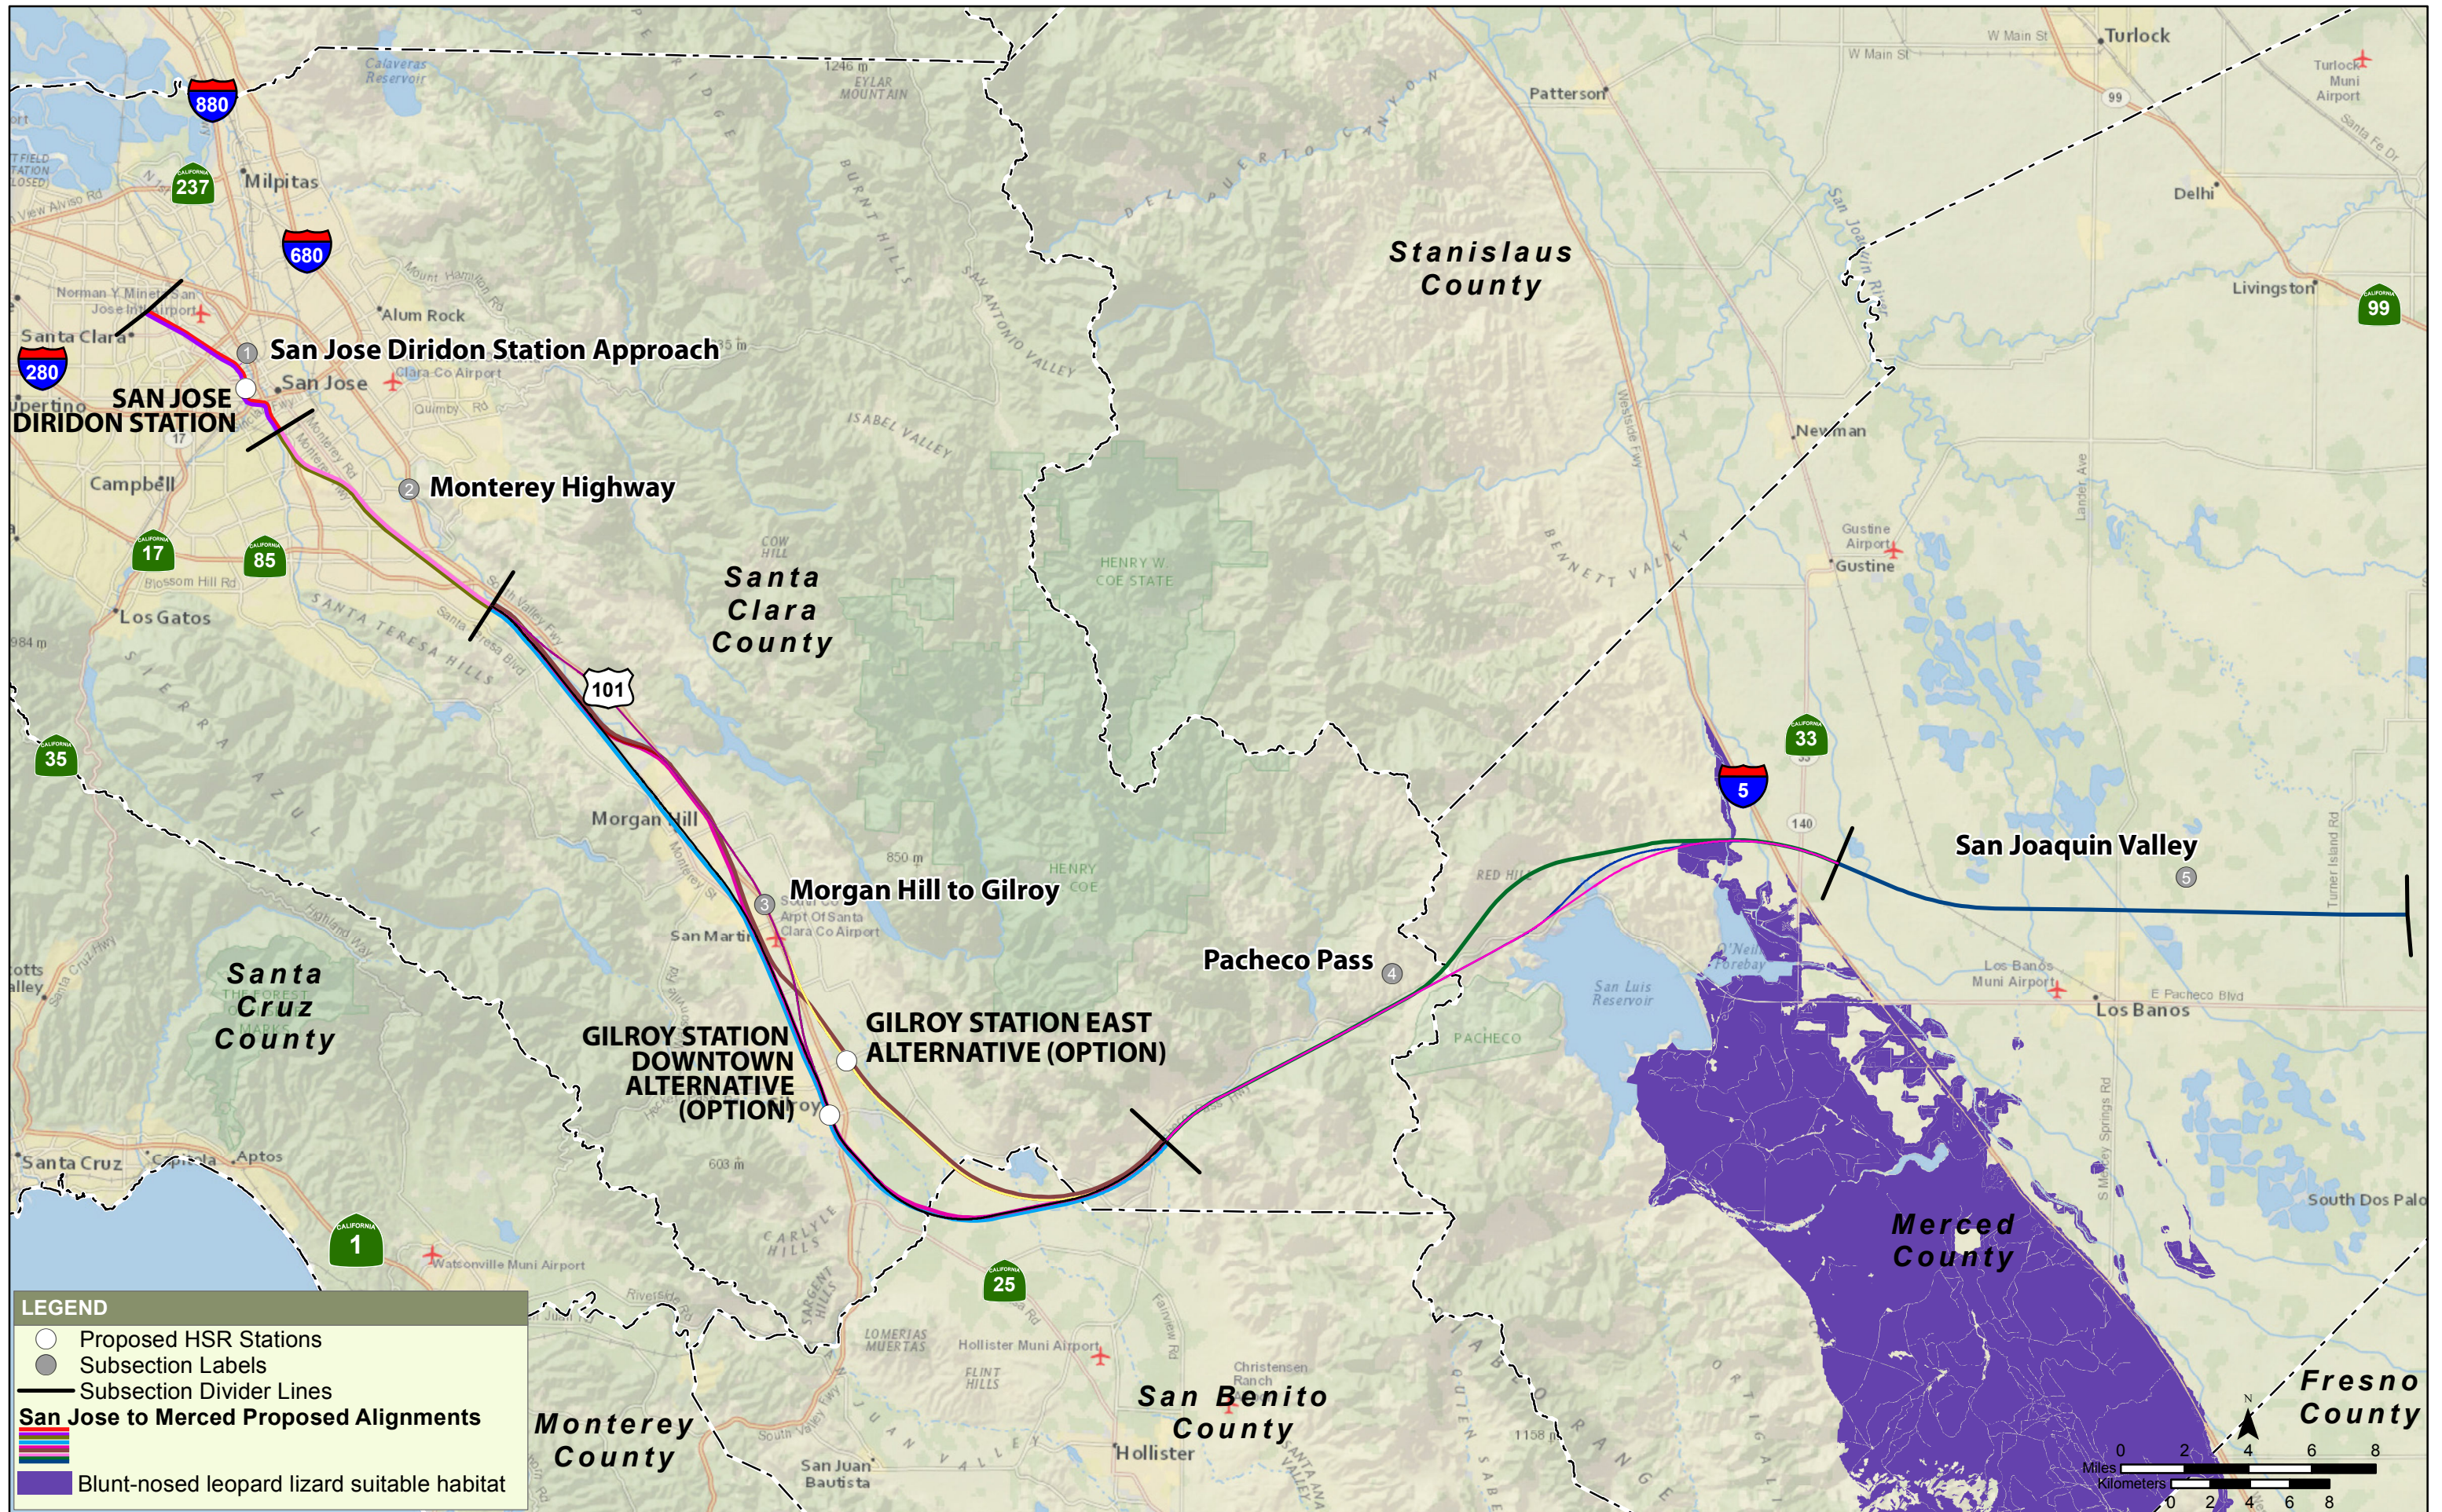

**LEGEND**

- Proposed HSR Stations
- Subsection Labels
- Subsection Divider Lines
- San Jose to Merced Proposed Alignments**
- ▬ (Colorful lines) Proposed HSR Alignments
- Hoover's spurge suitable habitat

**LEGEND**

- Proposed HSR Stations
- Subsection Labels
- Subsection Divider Lines
- San Jose to Merced Proposed Alignments**
- 
- California tiger salamander suitable habitat

**LEGEND**

- Proposed HSR Stations
- Subsection Labels
- Subsection Divider Lines
- San Jose to Merced Proposed Alignments**
- Proposed Alignments
- California red-legged frog suitable habitat

**LEGEND**

- Proposed HSR Stations
- Subsection Labels
- Subsection Divider Lines
- San Jose to Merced Proposed Alignments**
-  Proposed Alignments
-  Blunt-nosed leopard lizard suitable habitat

**LEGEND**

- Proposed HSR Stations
- Subsection Labels
- Subsection Divider Lines
- San Jose to Merced Proposed Alignments**
- Proposed Alignments
- Bay checkerspot butterfly suitable habitat