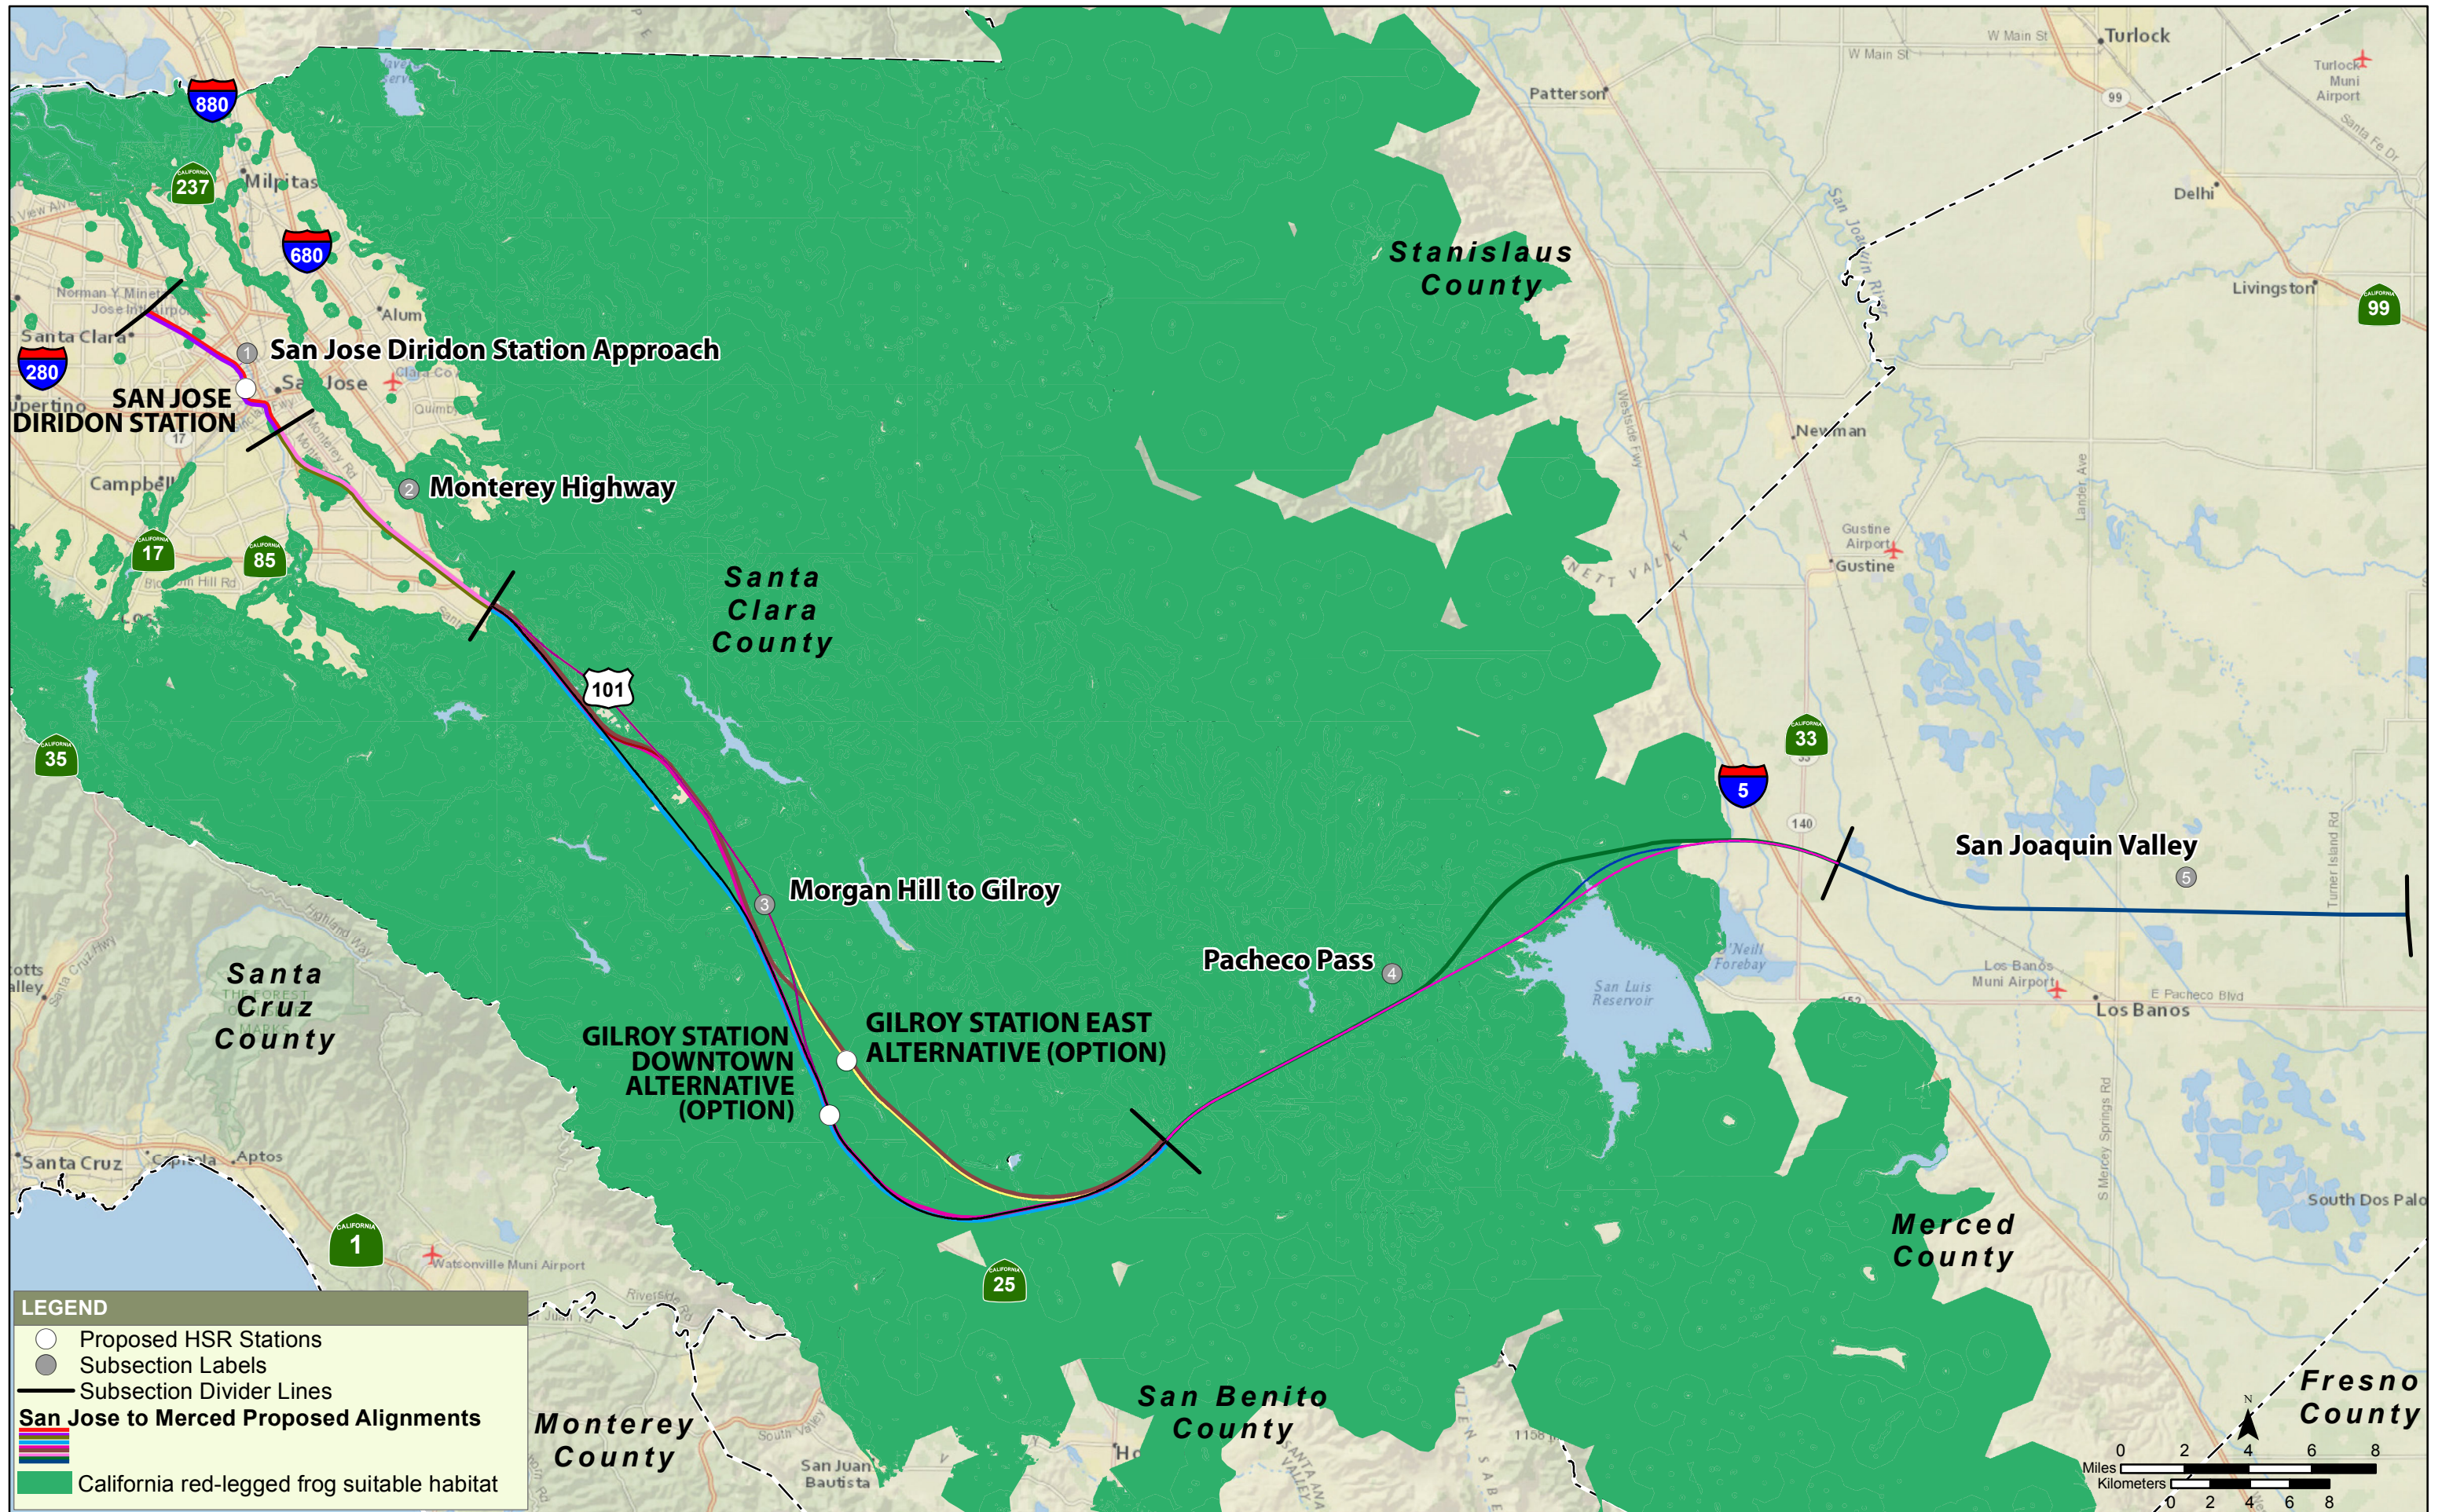

**LEGEND**

- Proposed HSR Stations
- Subsection Labels
- Subsection Divider Lines
- San Jose to Merced Proposed Alignments**
- ▬ (Colorful lines) Proposed HSR Alignments
- Hoover's spurge suitable habitat

**LEGEND**

- Proposed HSR Stations
- Subsection Labels
- Subsection Divider Lines
- San Jose to Merced Proposed Alignments**
- █ Conservancy fairy shrimp suitable habitat

**LEGEND**

- Proposed HSR Stations
- Subsection Labels
- Subsection Divider Lines
- San Jose to Merced Proposed Alignments**
- █ Colusa grass suitable habitat

**LEGEND**

- Proposed HSR Stations
- Subsection Labels
- Subsection Divider Lines
- San Jose to Merced Proposed Alignments**
- 
- California tiger salamander suitable habitat

**LEGEND**

- Proposed HSR Stations
- Subsection Labels
- Subsection Divider Lines
- San Jose to Merced Proposed Alignments**
- Proposed Alignments
- California red-legged frog suitable habitat

- Proposed HSR Stations
- Subsection Labels
- Subsection Divider Lines
- San Jose to Merced Proposed Alignments**
- Proposed Alignments
- Bay checkerspot butterfly suitable habitat