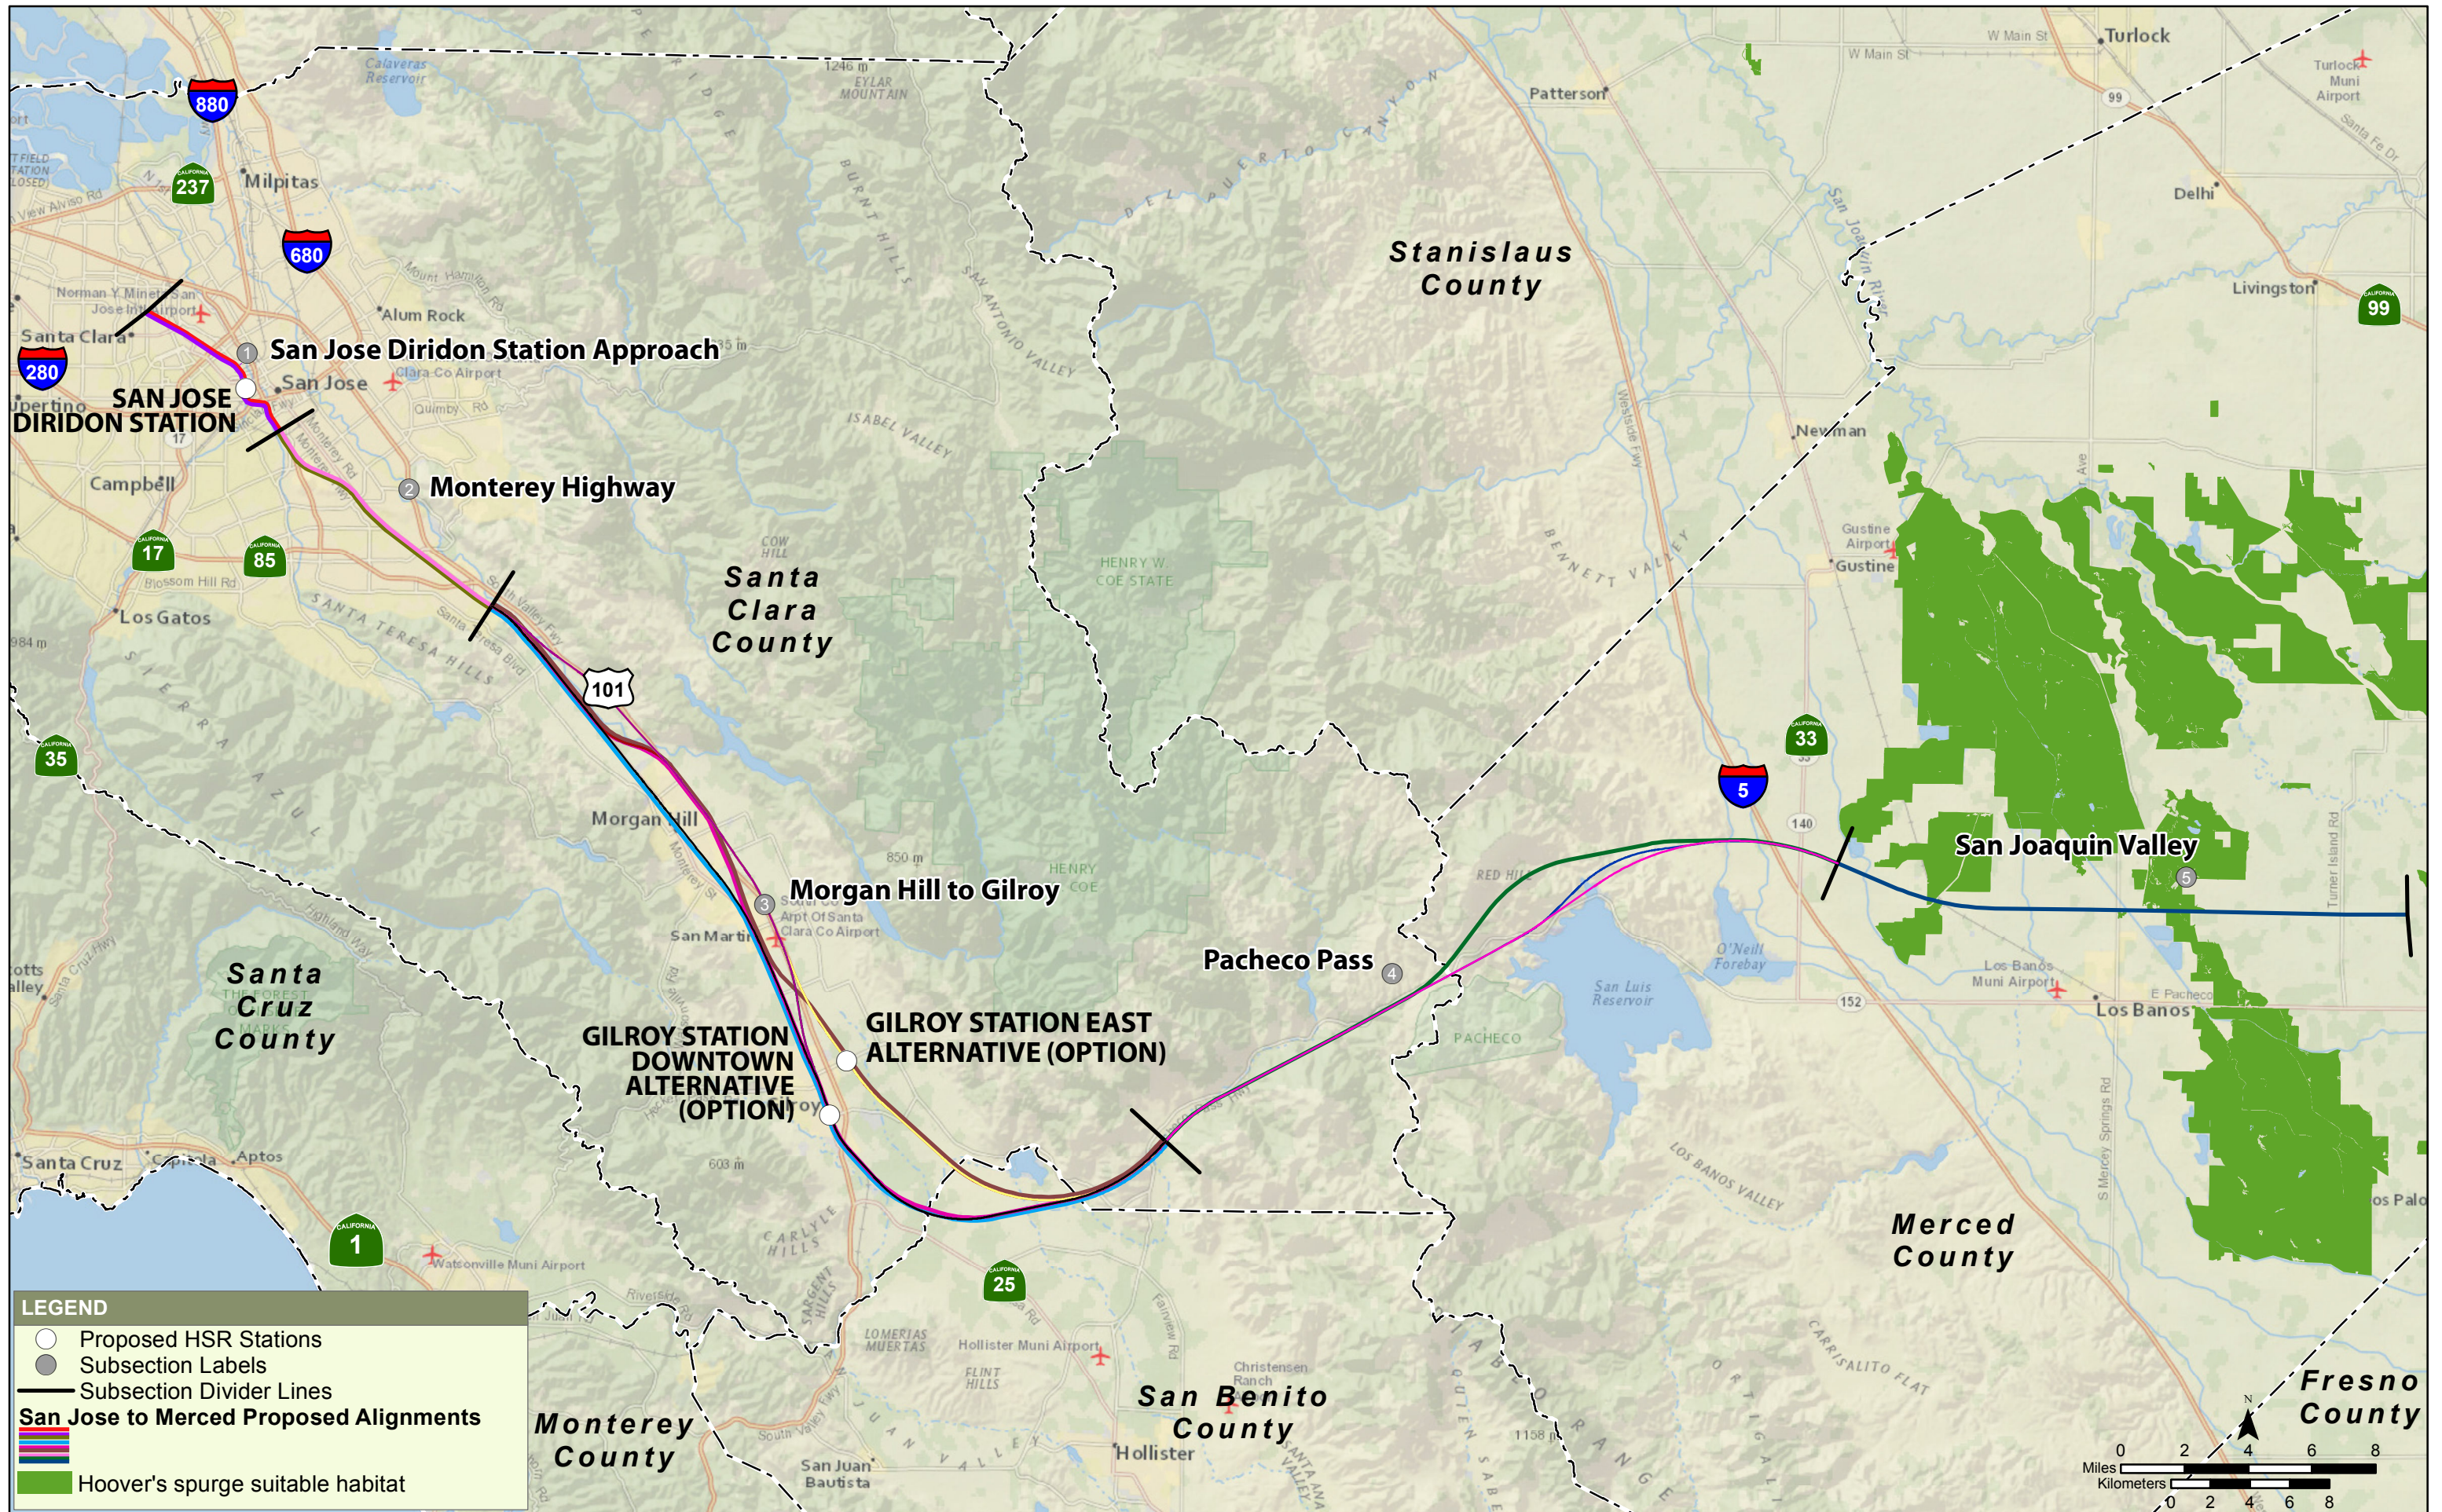

**LEGEND**

- Proposed HSR Stations
- Subsection Labels
- Subsection Divider Lines
- San Jose to Merced Proposed Alignments**
- 
- Santa Clara Valley dudleya suitable habitat

**LEGEND**

- Proposed HSR Stations
- Subsection Labels
- Subsection Divider Lines
- San Jose to Merced Proposed Alignments**
- █ Metcalfe Canyon jewelflower suitable habitat

**LEGEND**

- Proposed HSR Stations
- Subsection Labels
- Subsection Divider Lines
- San Jose to Merced Proposed Alignments**
- Proposed Alignments
- Longhorn fairy shrimp suitable habitat

**LEGEND**

- Proposed HSR Stations
- Subsection Labels
- Subsection Divider Lines
- San Jose to Merced Proposed Alignments**
- █ (Colorful lines) Proposed HSR Alignments
- █ (Purple) Least bell's vireo suitable habitat

**LEGEND**

- Proposed HSR Stations
- Subsection Labels
- Subsection Divider Lines
- San Jose to Merced Proposed Alignments**
- ▬ (Colorful lines) Proposed HSR Alignments
- Hoover's spurge suitable habitat