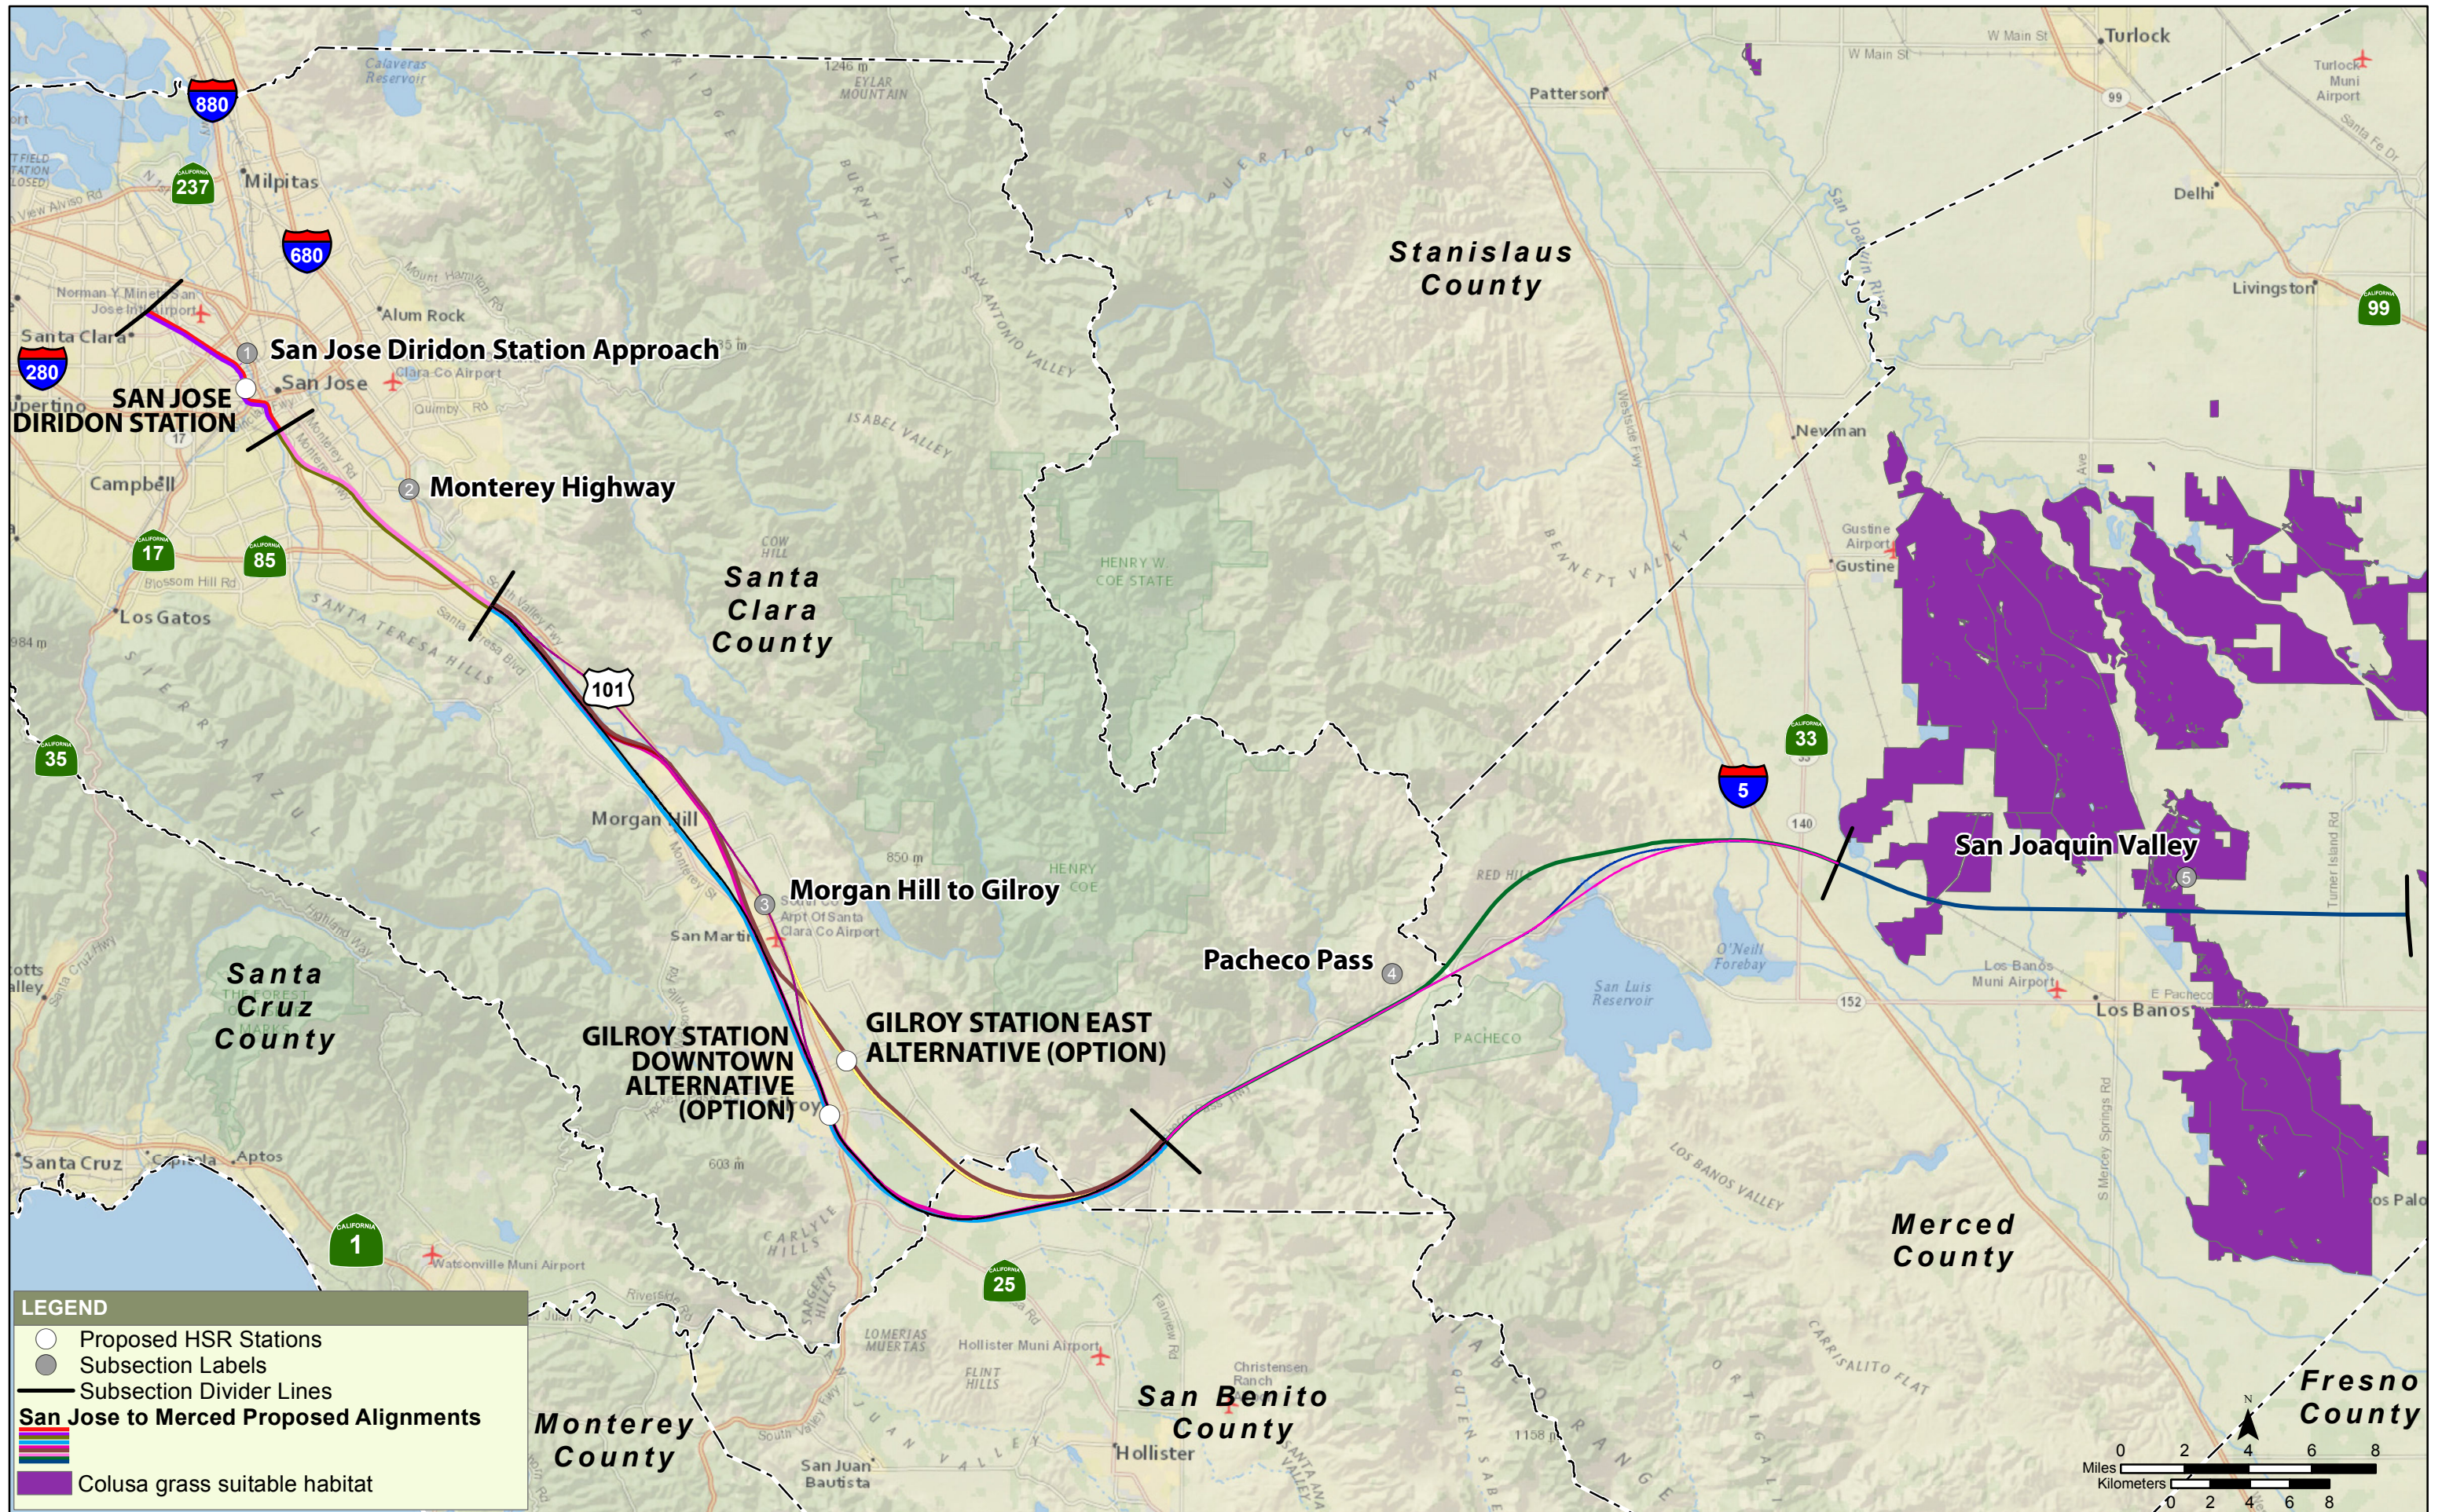

**LEGEND**

- Proposed HSR Stations
- Subsection Labels
- Subsection Divider Lines
- San Jose to Merced Proposed Alignments**
- Proposed Alignments
- Longhorn fairy shrimp suitable habitat

**LEGEND**

- Proposed HSR Stations
- Subsection Labels
- Subsection Divider Lines
- San Jose to Merced Proposed Alignments**
- █ (Colorful lines) Proposed HSR Alignments
- █ (Purple) Least bell's vireo suitable habitat

**LEGEND**

- Proposed HSR Stations
- Subsection Labels
- Subsection Divider Lines
- San Jose to Merced Proposed Alignments**
- ▬ (Colorful lines) Proposed HSR Alignments
- Hoover's spurge suitable habitat

**LEGEND**

- Proposed HSR Stations
- Subsection Labels
- Subsection Divider Lines
- San Jose to Merced Proposed Alignments**
- █ Conservancy fairy shrimp suitable habitat

**LEGEND**

- Proposed HSR Stations
- Subsection Labels
- Subsection Divider Lines
- San Jose to Merced Proposed Alignments**
- █ Colusa grass suitable habitat

**LEGEND**

- Proposed HSR Stations
- Subsection Labels
- Subsection Divider Lines
- San Jose to Merced Proposed Alignments**
- 
- California tiger salamander suitable habitat

**LEGEND**

- Proposed HSR Stations
- Subsection Labels
- Subsection Divider Lines
- San Jose to Merced Proposed Alignments**
- Proposed Alignments
- California red-legged frog suitable habitat