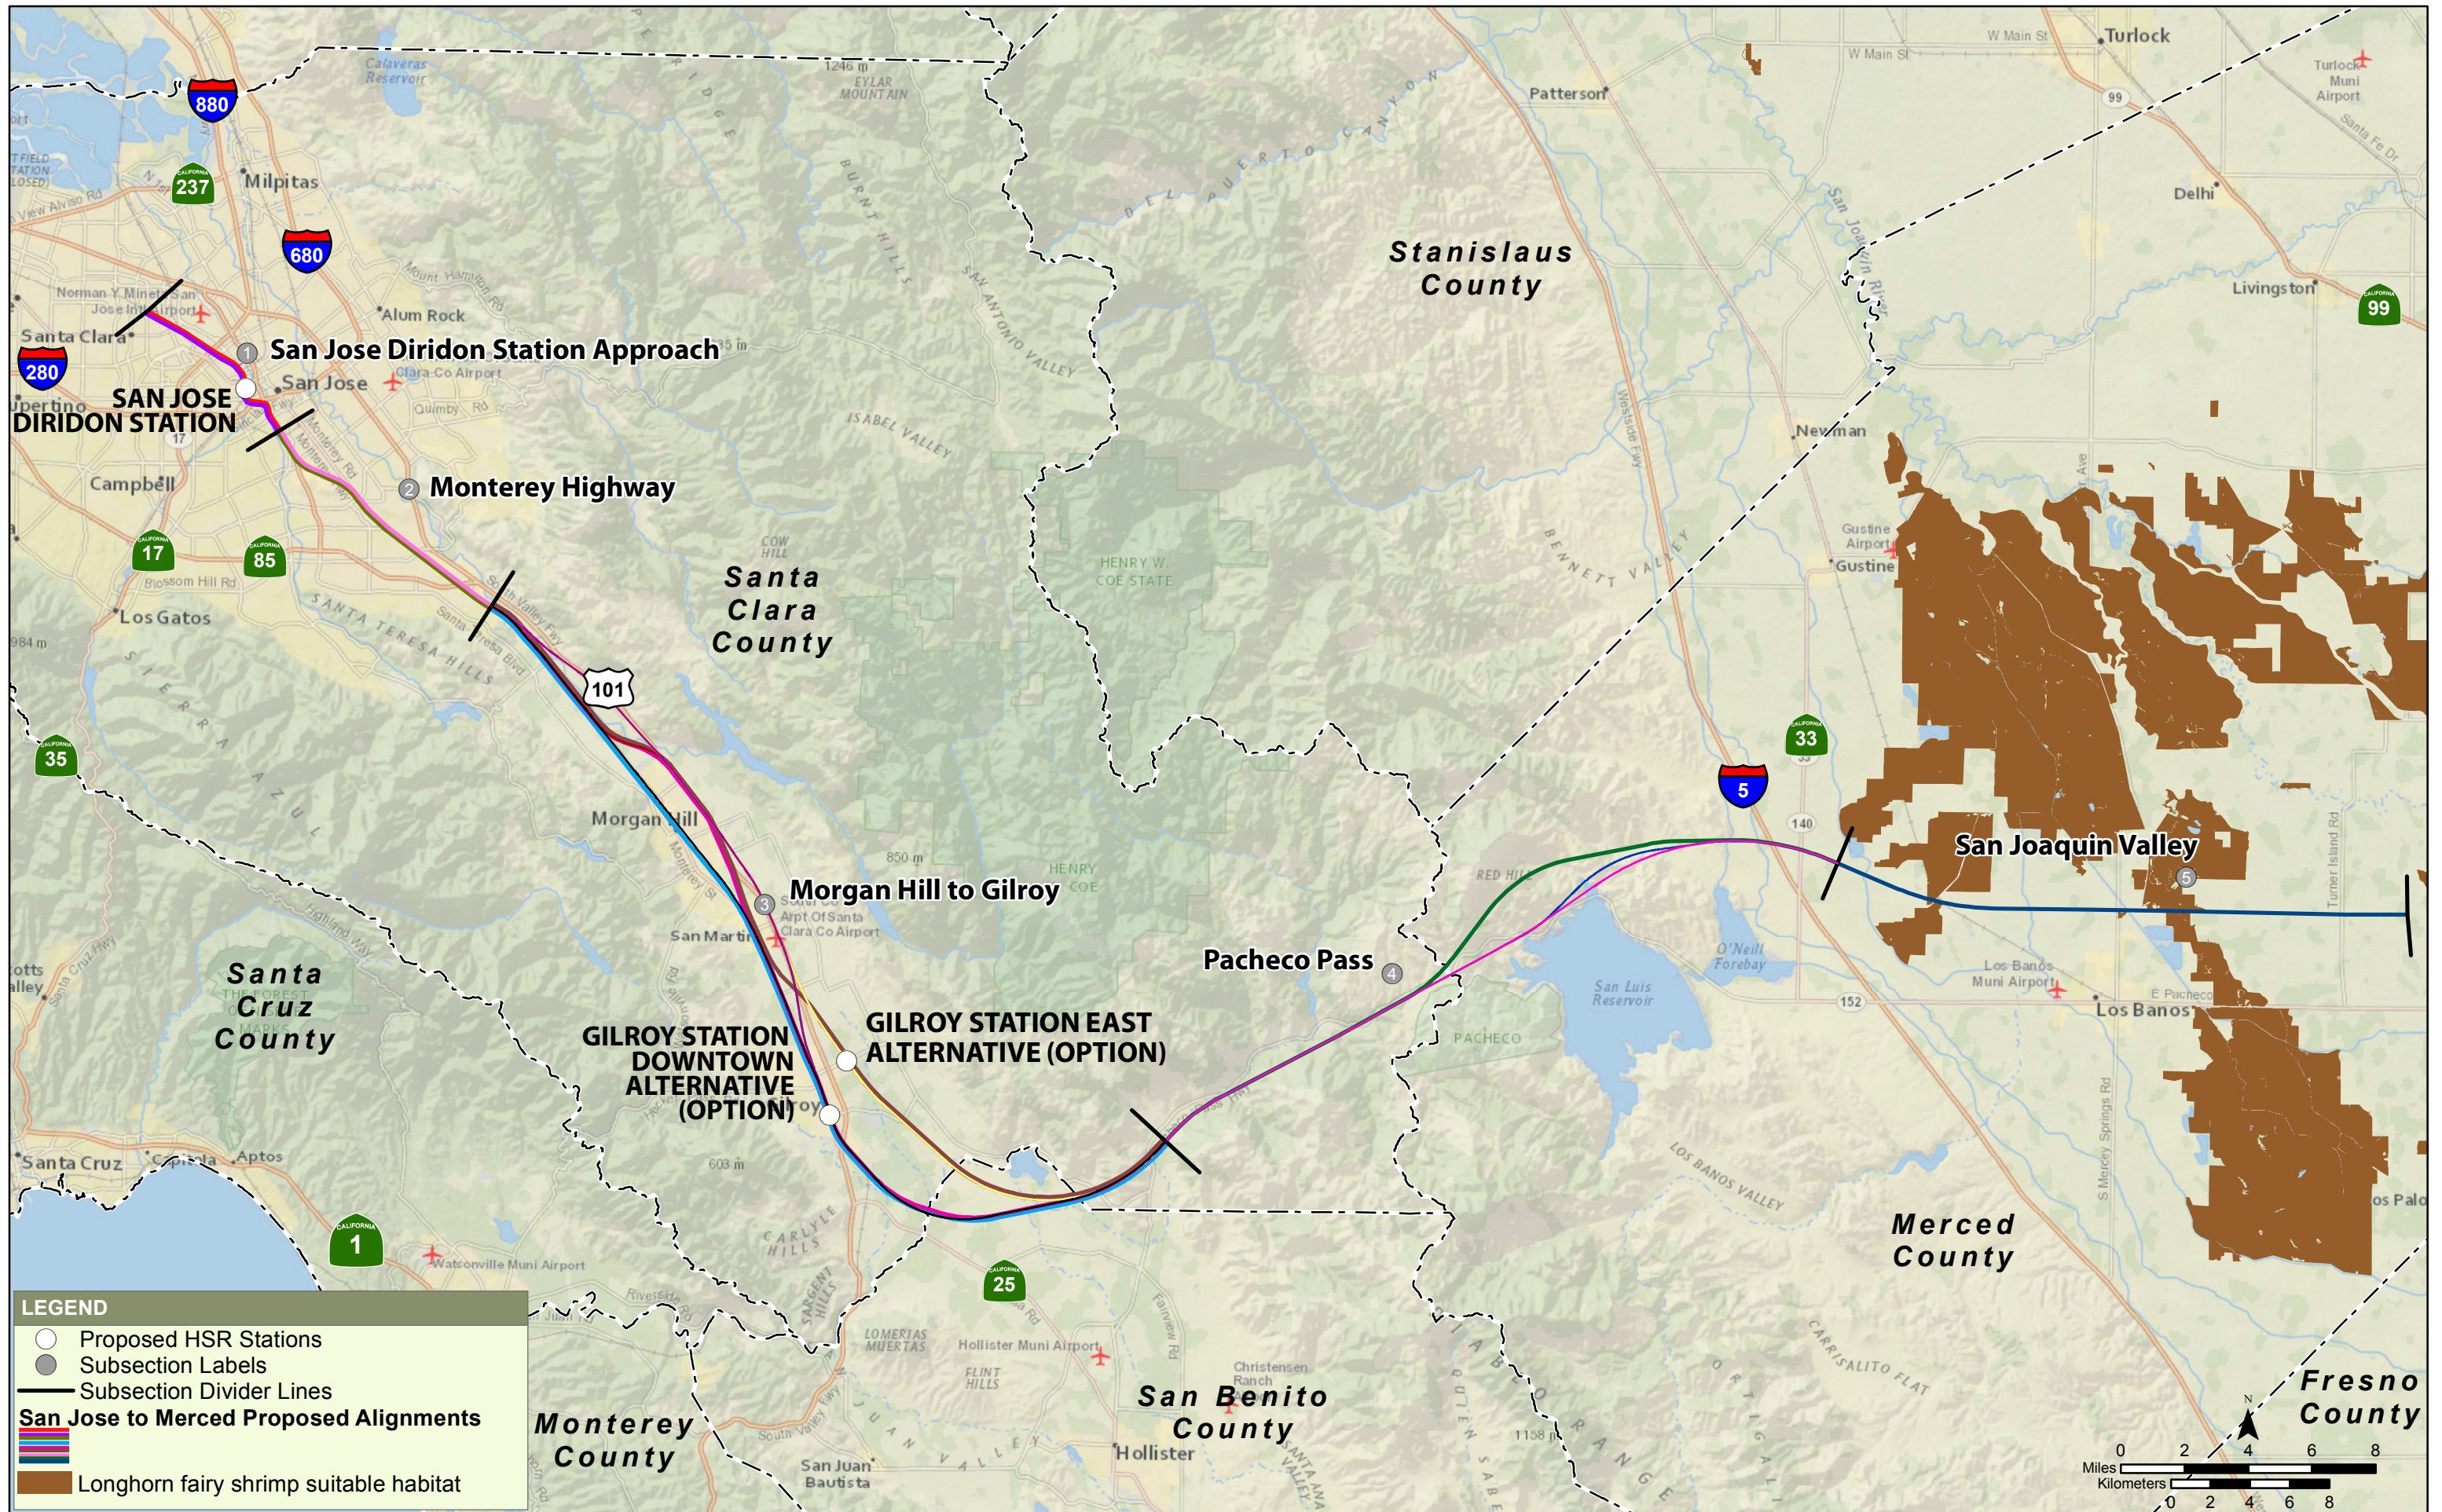

## APPENDIX D: SPECIES HABITAT MAPS

DRAFT

**LEGEND**

- Proposed HSR Stations
- Subsection Labels
- Subsection Divider Lines

**San Jose to Merced Proposed Alignments**

- Steelhead - Central Valley DPS -
- South-Central California Coast DPS suitable habitat

**LEGEND**

- Proposed HSR Stations
- Subsection Labels
- Subsection Divider Lines
- San Jose to Merced Proposed Alignments**
- 
- Santa Clara Valley dudleya suitable habitat

**LEGEND**

- Proposed HSR Stations
- Subsection Labels
- Subsection Divider Lines
- San Jose to Merced Proposed Alignments**
- █ Metcalfe Canyon jewelflower suitable habitat

**LEGEND**

- Proposed HSR Stations
- Subsection Labels
- Subsection Divider Lines
- San Jose to Merced Proposed Alignments**
- Proposed Alignments
- Longhorn fairy shrimp suitable habitat

**LEGEND**

- Proposed HSR Stations
- Subsection Labels
- Subsection Divider Lines
- San Jose to Merced Proposed Alignments**
- █ (Colorful lines) Proposed HSR Alignments
- █ (Purple) Least bell's vireo suitable habitat

**LEGEND**

- Proposed HSR Stations
- Subsection Labels
- Subsection Divider Lines
- San Jose to Merced Proposed Alignments**
- ▬ (Colorful lines) Proposed HSR Alignments
- Hoover's spurge suitable habitat