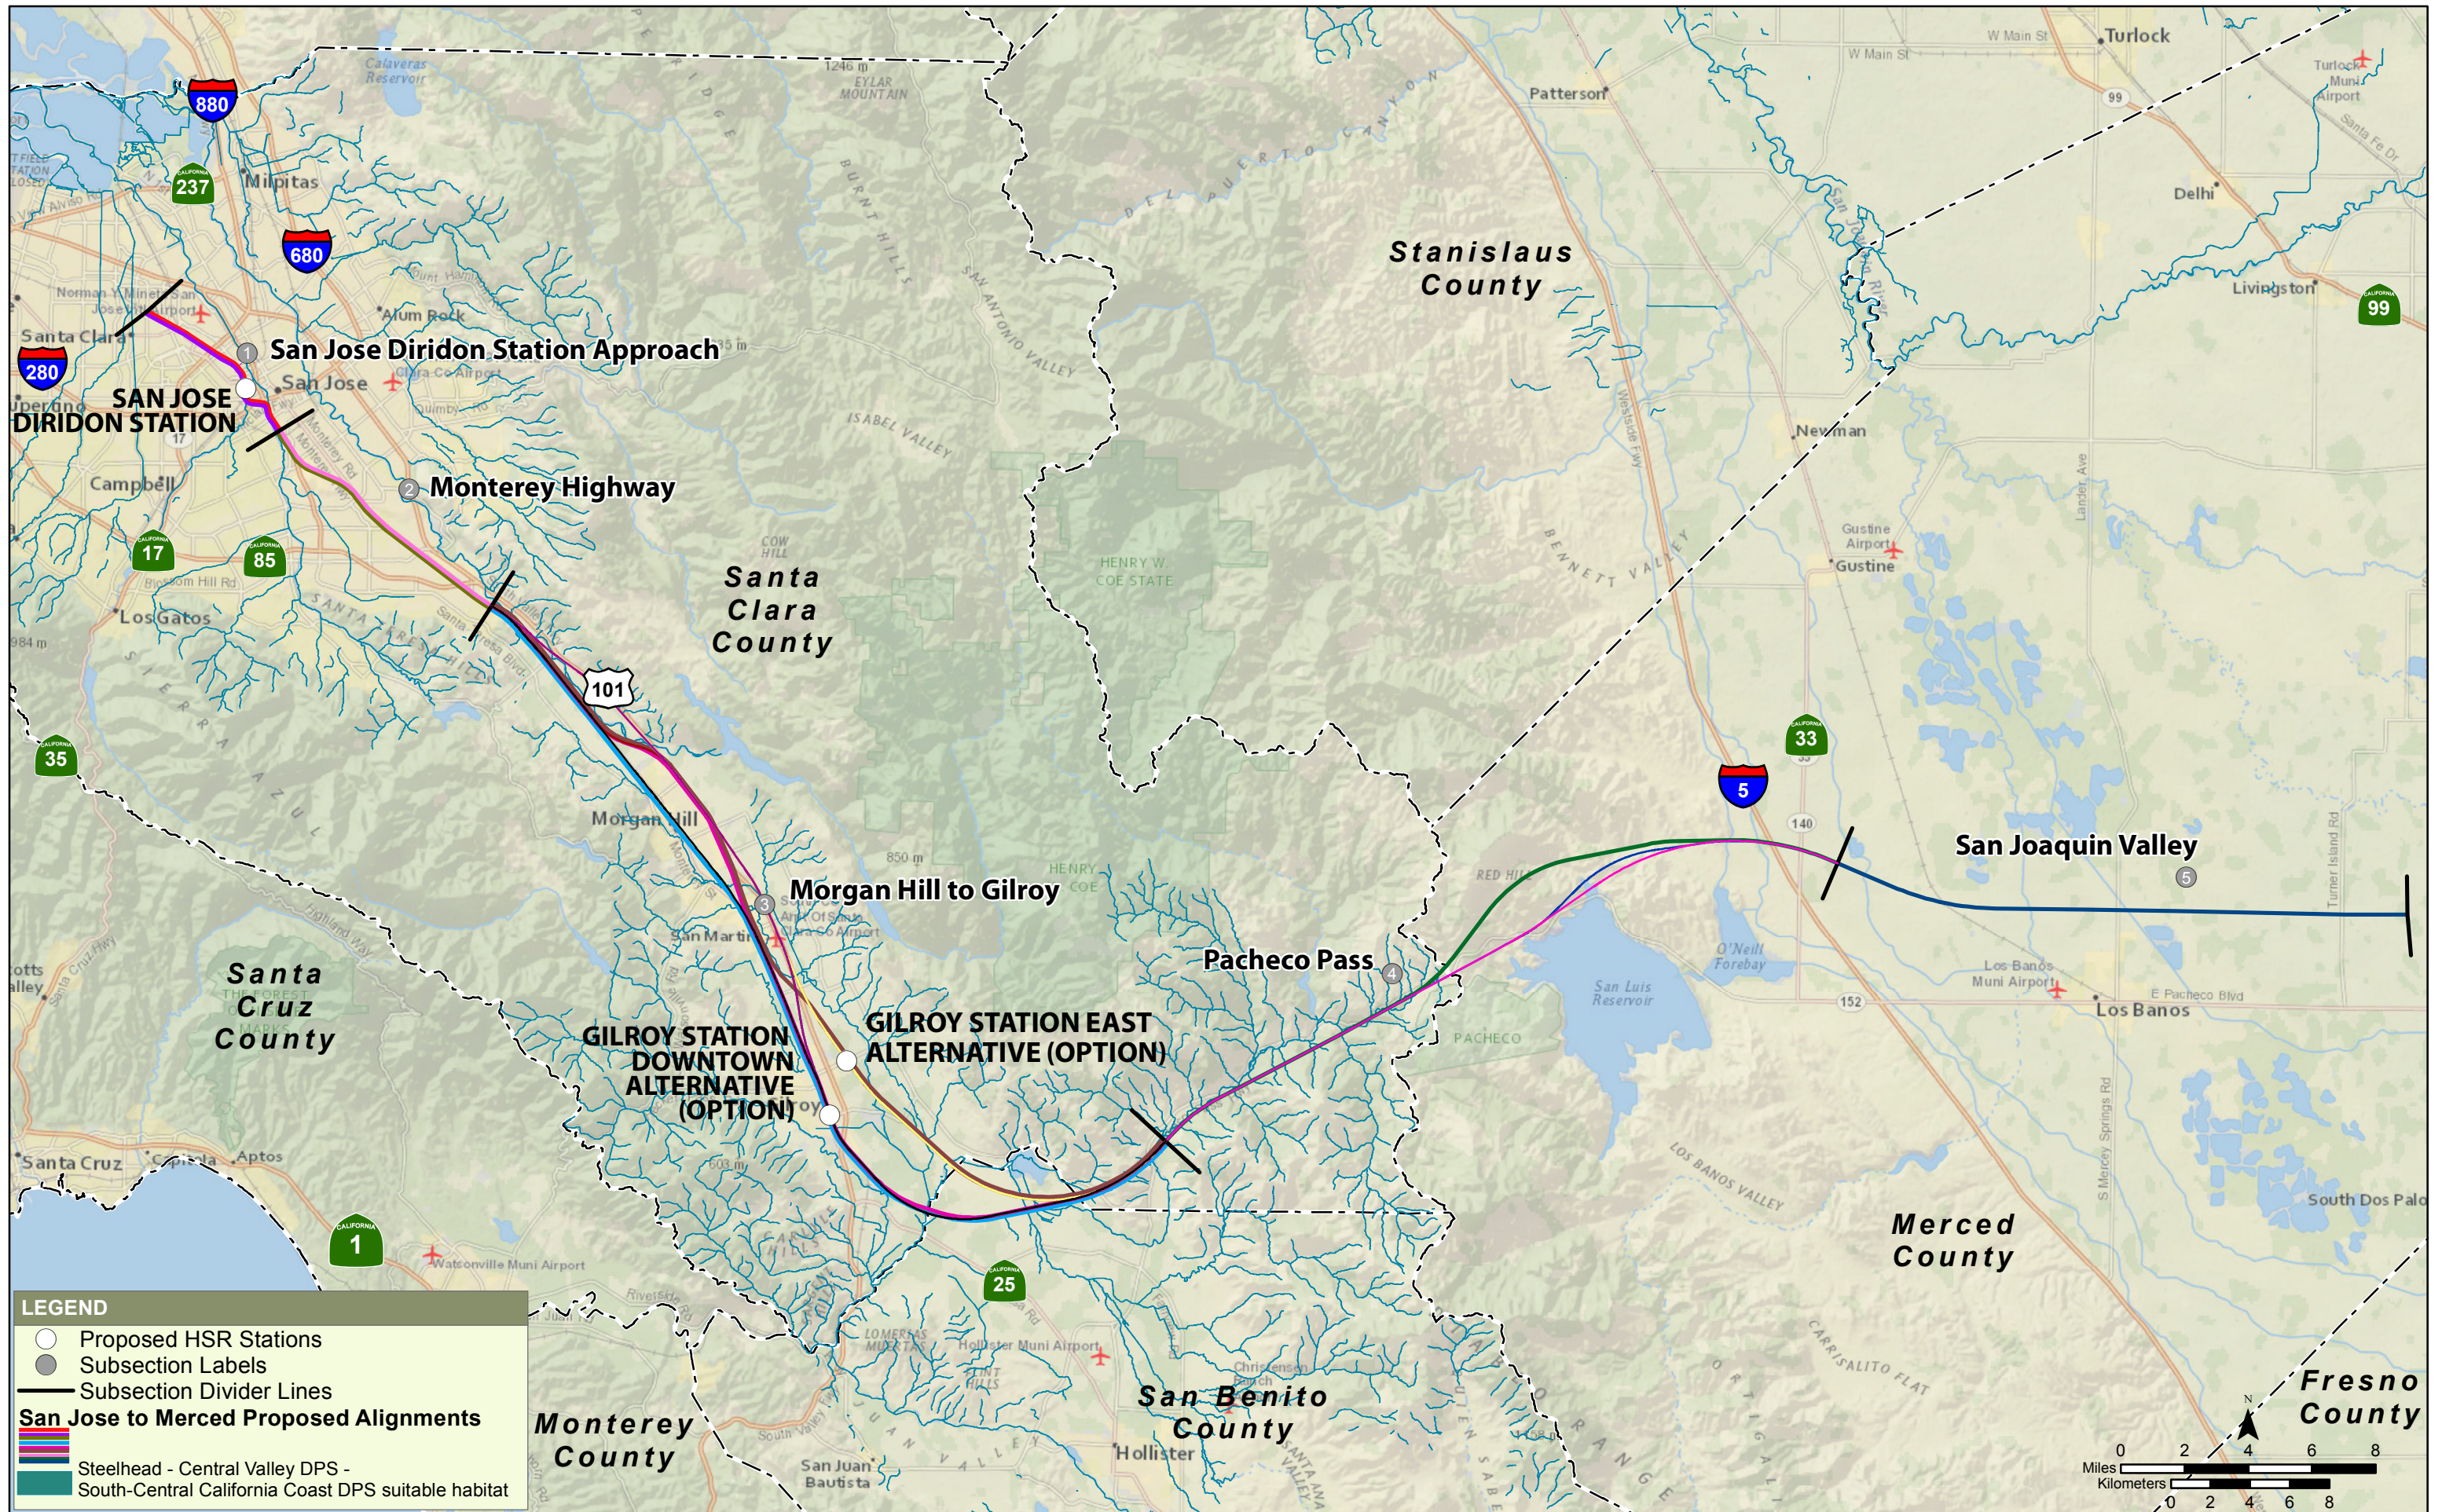

## APPENDIX D: SPECIES HABITAT MAPS

DRAFT

**LEGEND**

- Proposed HSR Stations
- Subsection Labels
- Subsection Divider Lines

**San Jose to Merced Proposed Alignments**

- Steelhead - Central Valley DPS -
- South-Central California Coast DPS suitable habitat

**LEGEND**

- Proposed HSR Stations
- Subsection Labels
- Subsection Divider Lines
- San Jose to Merced Proposed Alignments**
- 
- Santa Clara Valley dudleya suitable habitat

**LEGEND**

- Proposed HSR Stations
- Subsection Labels
- Subsection Divider Lines
- San Jose to Merced Proposed Alignments**
- █ Metcalfe Canyon jewelflower suitable habitat

**LEGEND**

- Proposed HSR Stations
- Subsection Labels
- Subsection Divider Lines
- San Jose to Merced Proposed Alignments**
- Proposed Alignments
- Longhorn fairy shrimp suitable habitat

**LEGEND**

- Proposed HSR Stations
- Subsection Labels
- Subsection Divider Lines
- San Jose to Merced Proposed Alignments**
- █ (Colorful lines) Proposed HSR Alignments
- █ (Purple) Least bell's vireo suitable habitat

**LEGEND**

- Proposed HSR Stations
- Subsection Labels
- Subsection Divider Lines
- San Jose to Merced Proposed Alignments**
- ▬ (Colorful lines) Proposed HSR Alignments
- Hoover's spurge suitable habitat