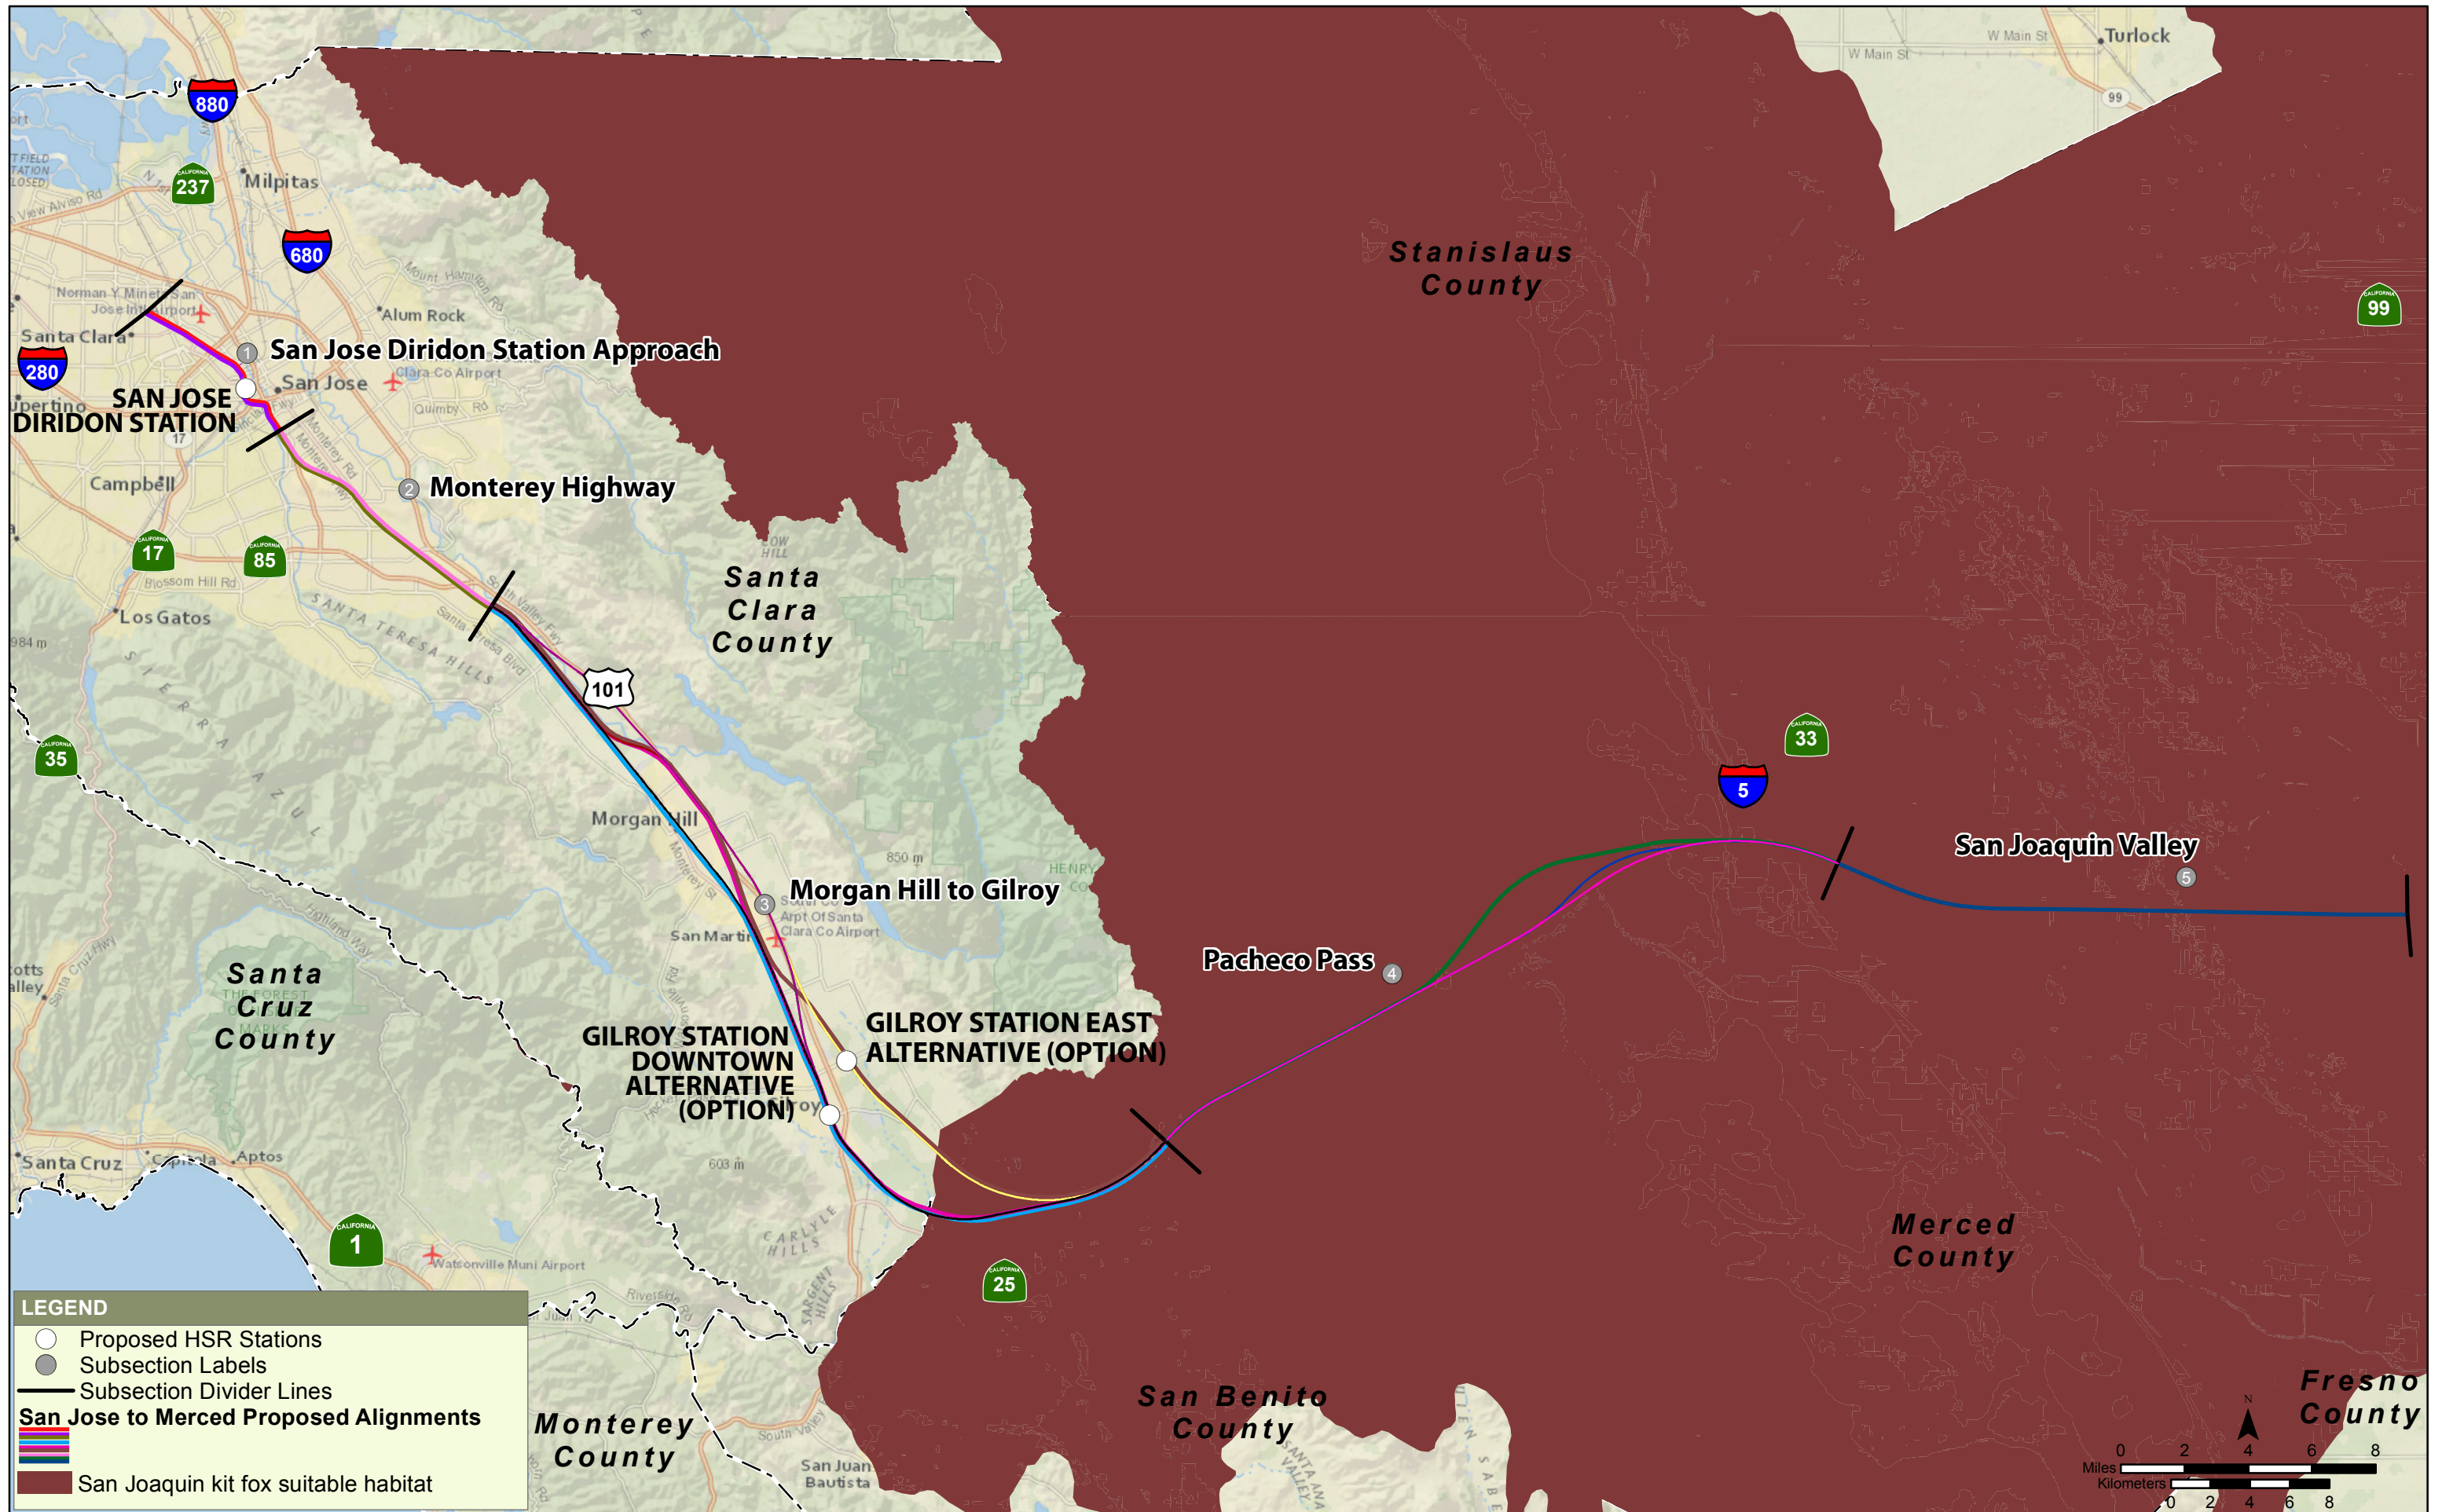

## APPENDIX D: SPECIES HABITAT MAPS

DRAFT

**LEGEND**

- Proposed HSR Stations
- Subsection Labels
- Subsection Divider Lines

**San Jose to Merced Proposed Alignments**

- Steelhead - Central Valley DPS -
- South-Central California Coast DPS suitable habitat

**LEGEND**

- Proposed HSR Stations
- Subsection Labels
- Subsection Divider Lines
- San Jose to Merced Proposed Alignments**
- 
- Santa Clara Valley dudleya suitable habitat

**LEGEND**

- Proposed HSR Stations
- Subsection Labels
- Subsection Divider Lines
- San Jose to Merced Proposed Alignments**
- █ Metcalfe Canyon jewelflower suitable habitat

**LEGEND**

- Proposed HSR Stations
- Subsection Labels
- Subsection Divider Lines
- San Jose to Merced Proposed Alignments**
- Proposed Alignments
- Longhorn fairy shrimp suitable habitat

**LEGEND**

- Proposed HSR Stations
- Subsection Labels
- Subsection Divider Lines
- San Jose to Merced Proposed Alignments**
- █ (Colorful lines) Proposed HSR Alignments
- █ (Purple) Least bell's vireo suitable habitat

**LEGEND**

- Proposed HSR Stations
- Subsection Labels
- Subsection Divider Lines
- San Jose to Merced Proposed Alignments**
- ▬ (Colorful lines) Proposed HSR Alignments
- Hoover's spurge suitable habitat