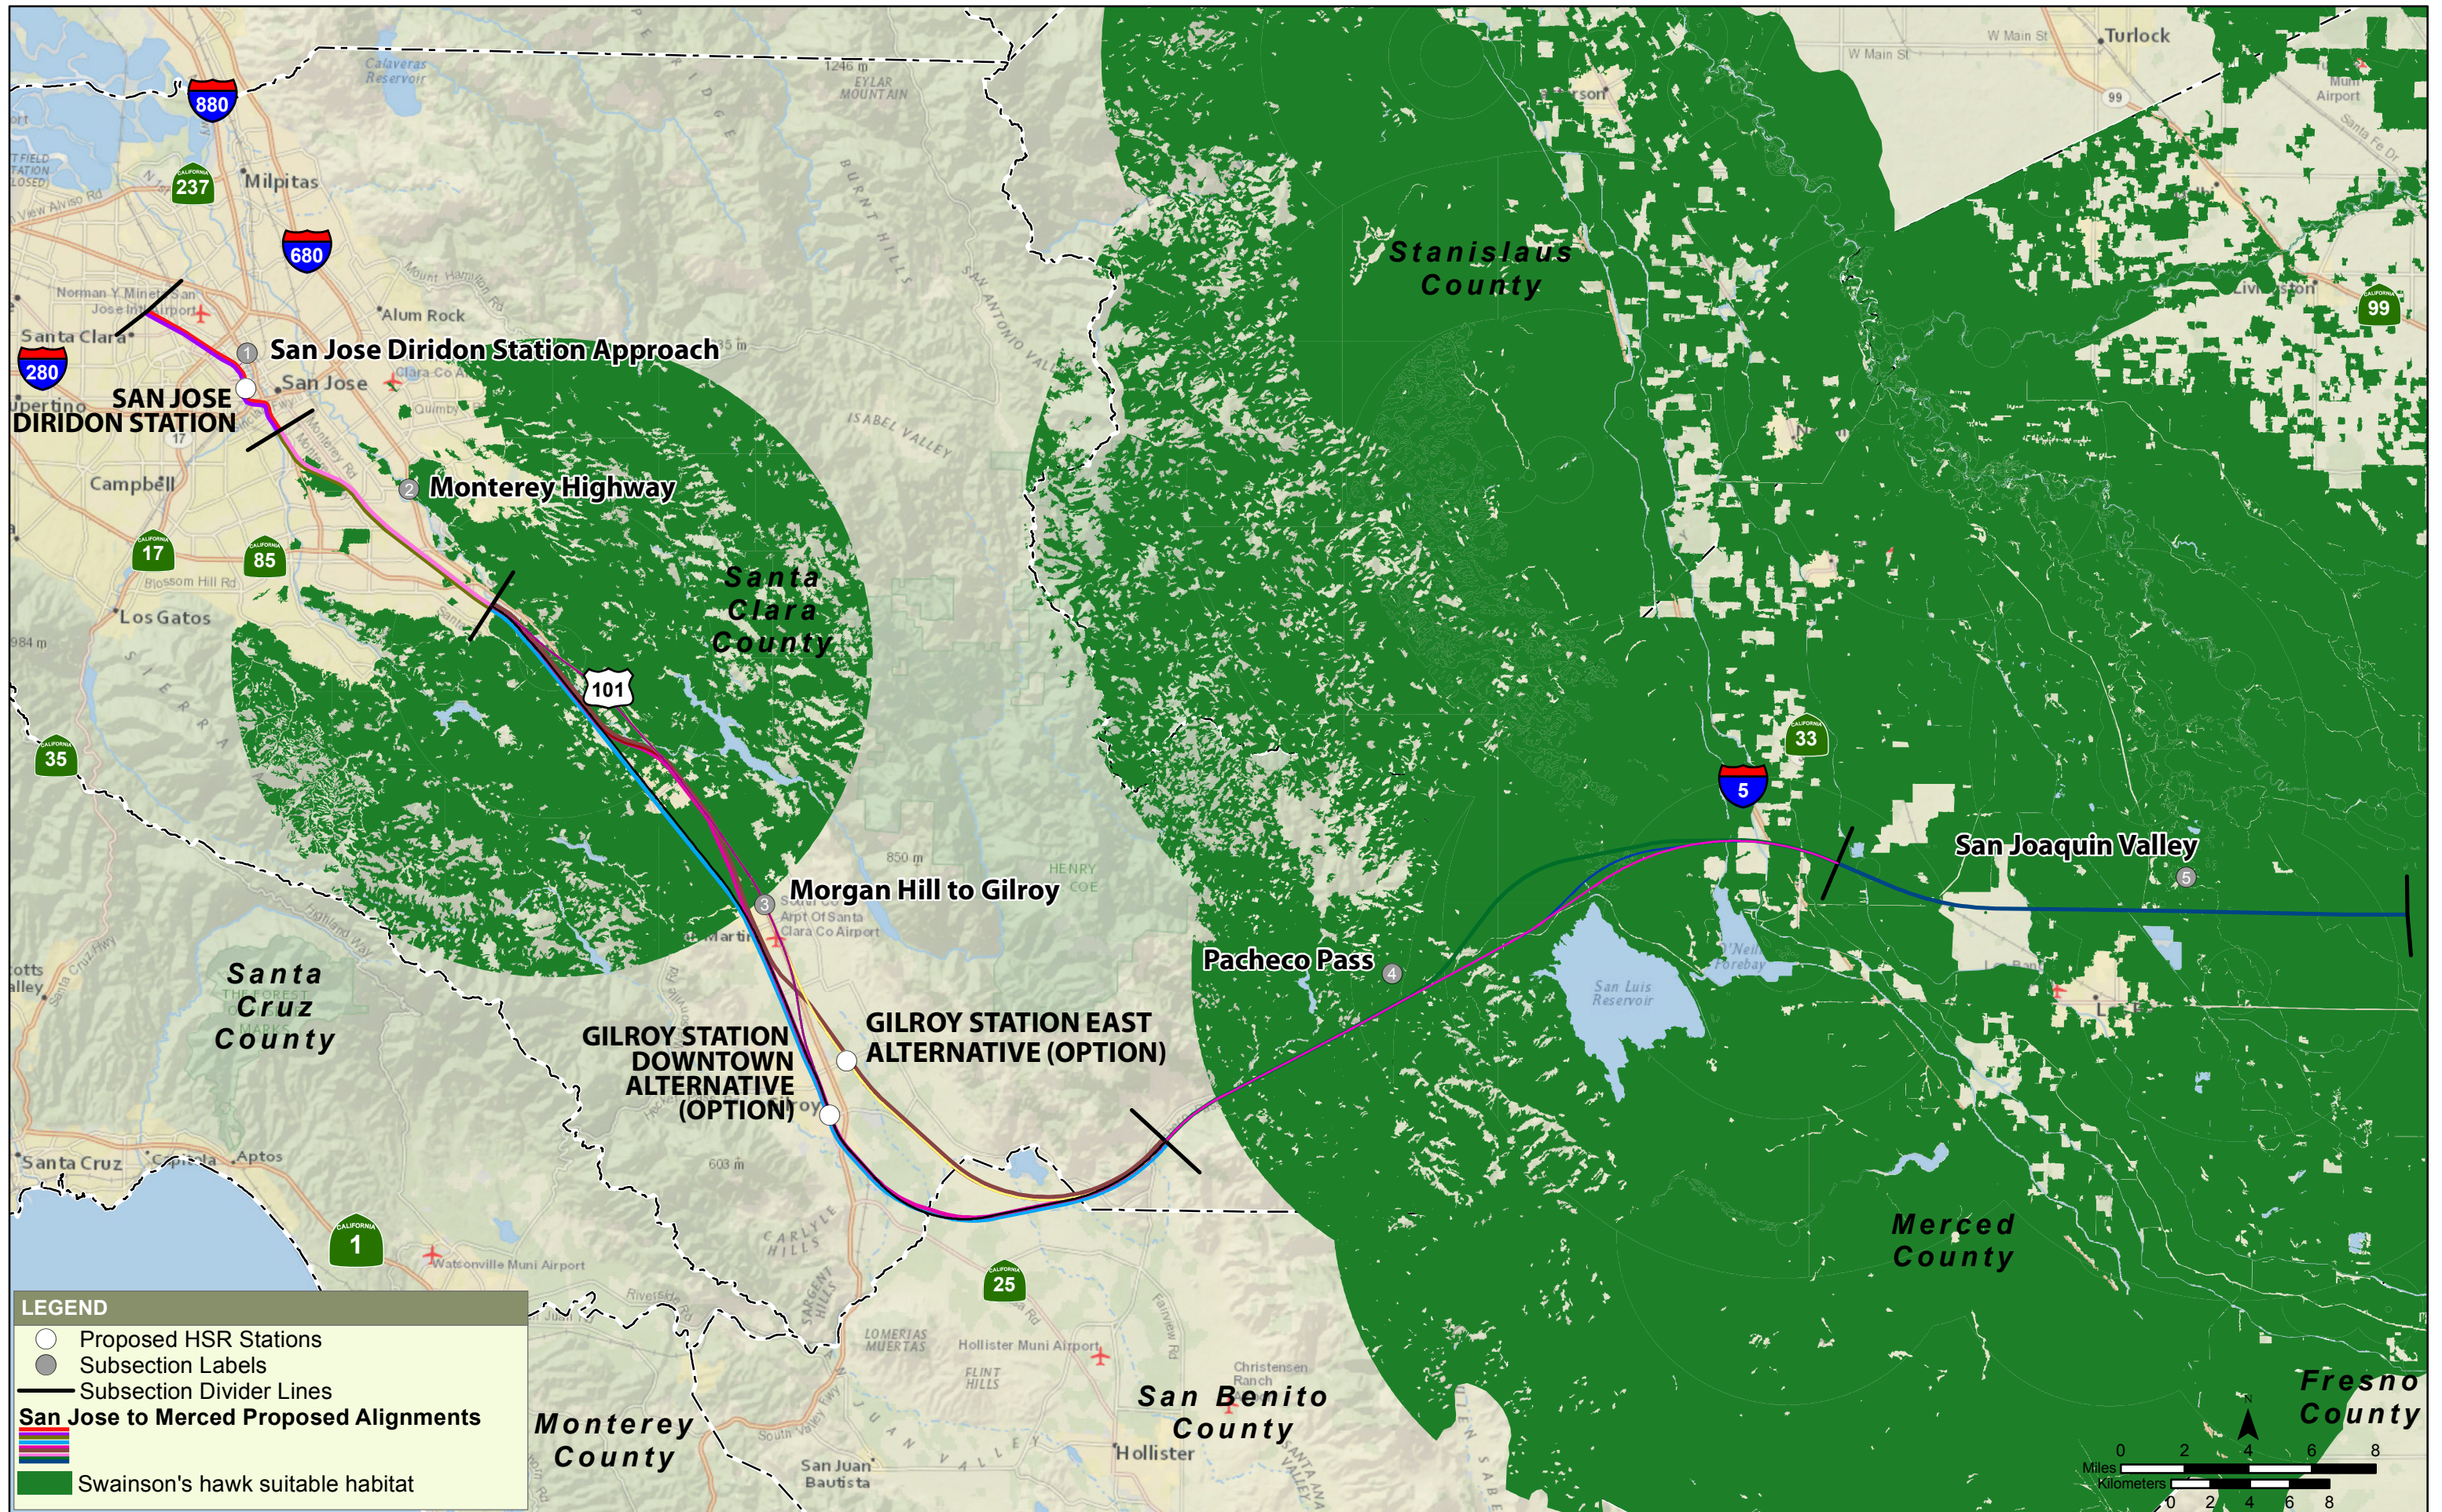

## APPENDIX D: SPECIES HABITAT MAPS

DRAFT

**LEGEND**

- Proposed HSR Stations
- Subsection Labels
- Subsection Divider Lines

**San Jose to Merced Proposed Alignments**

- Steelhead - Central Valley DPS -
- South-Central California Coast DPS suitable habitat

**LEGEND**

- Proposed HSR Stations
- Subsection Labels
- Subsection Divider Lines
- San Jose to Merced Proposed Alignments**
- 
- Santa Clara Valley dudleya suitable habitat

**LEGEND**

- Proposed HSR Stations
- Subsection Labels
- Subsection Divider Lines
- San Jose to Merced Proposed Alignments**
- █ Metcalfe Canyon jewelflower suitable habitat

**LEGEND**

- Proposed HSR Stations
- Subsection Labels
- Subsection Divider Lines
- San Jose to Merced Proposed Alignments**
- Proposed Alignments
- Longhorn fairy shrimp suitable habitat

**LEGEND**

- Proposed HSR Stations
- Subsection Labels
- Subsection Divider Lines
- San Jose to Merced Proposed Alignments**
- █ (Colorful lines) Proposed HSR Alignments
- █ (Purple) Least bell's vireo suitable habitat

**LEGEND**

- Proposed HSR Stations
- Subsection Labels
- Subsection Divider Lines
- San Jose to Merced Proposed Alignments**
- ▬ (Colorful lines) Proposed HSR Alignments
- Hoover's spurge suitable habitat