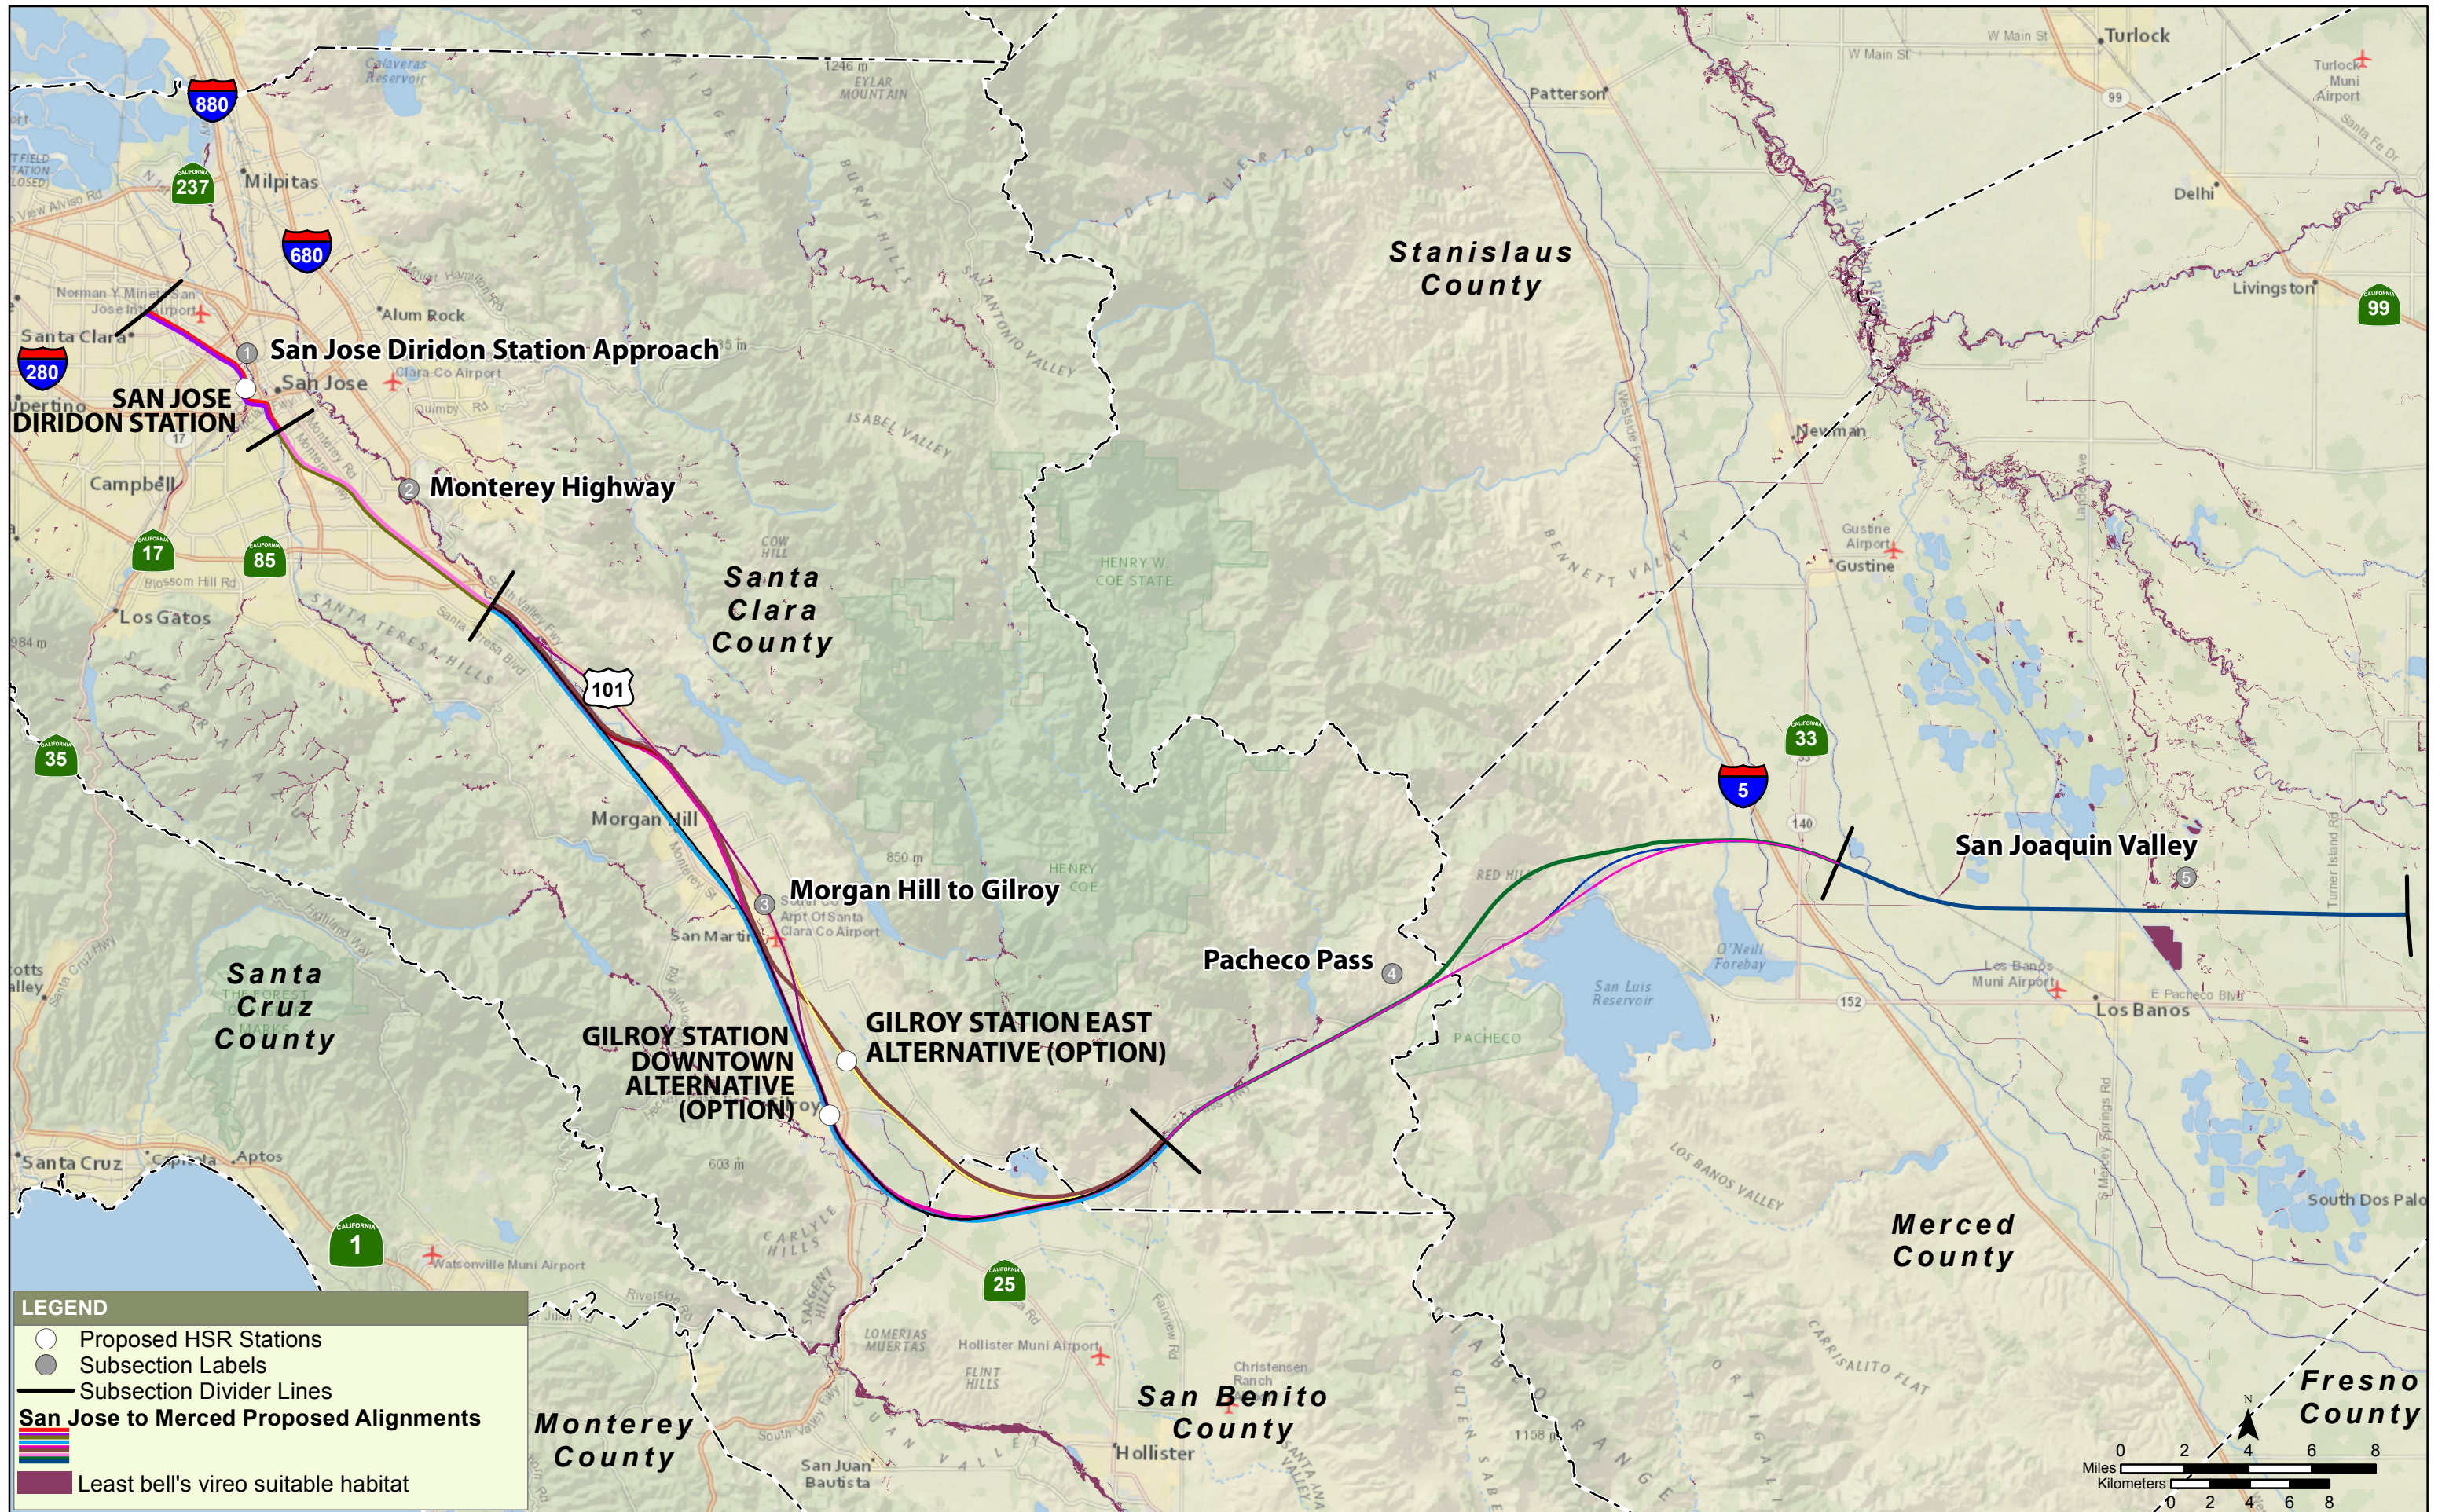

## APPENDIX D: SPECIES HABITAT MAPS

DRAFT

**LEGEND**

- Proposed HSR Stations
- Subsection Labels
- Subsection Divider Lines

**San Jose to Merced Proposed Alignments**

- Steelhead - Central Valley DPS -
- South-Central California Coast DPS suitable habitat

**LEGEND**

- Proposed HSR Stations
- Subsection Labels
- Subsection Divider Lines
- San Jose to Merced Proposed Alignments**
- 
- Santa Clara Valley dudleya suitable habitat

**LEGEND**

- Proposed HSR Stations
- Subsection Labels
- Subsection Divider Lines
- San Jose to Merced Proposed Alignments**
- █ Metcalfe Canyon jewelflower suitable habitat

**LEGEND**

- Proposed HSR Stations
- Subsection Labels
- Subsection Divider Lines
- San Jose to Merced Proposed Alignments**
- Proposed Alignments
- Longhorn fairy shrimp suitable habitat

**LEGEND**

- Proposed HSR Stations
- Subsection Labels
- Subsection Divider Lines
- San Jose to Merced Proposed Alignments**
- █ (Colorful lines) Proposed HSR Alignments
- █ (Purple) Least bell's vireo suitable habitat

**LEGEND**

- Proposed HSR Stations
- Subsection Labels
- Subsection Divider Lines
- San Jose to Merced Proposed Alignments**
- ▬ (Colorful lines) Proposed HSR Alignments
- Hoover's spurge suitable habitat