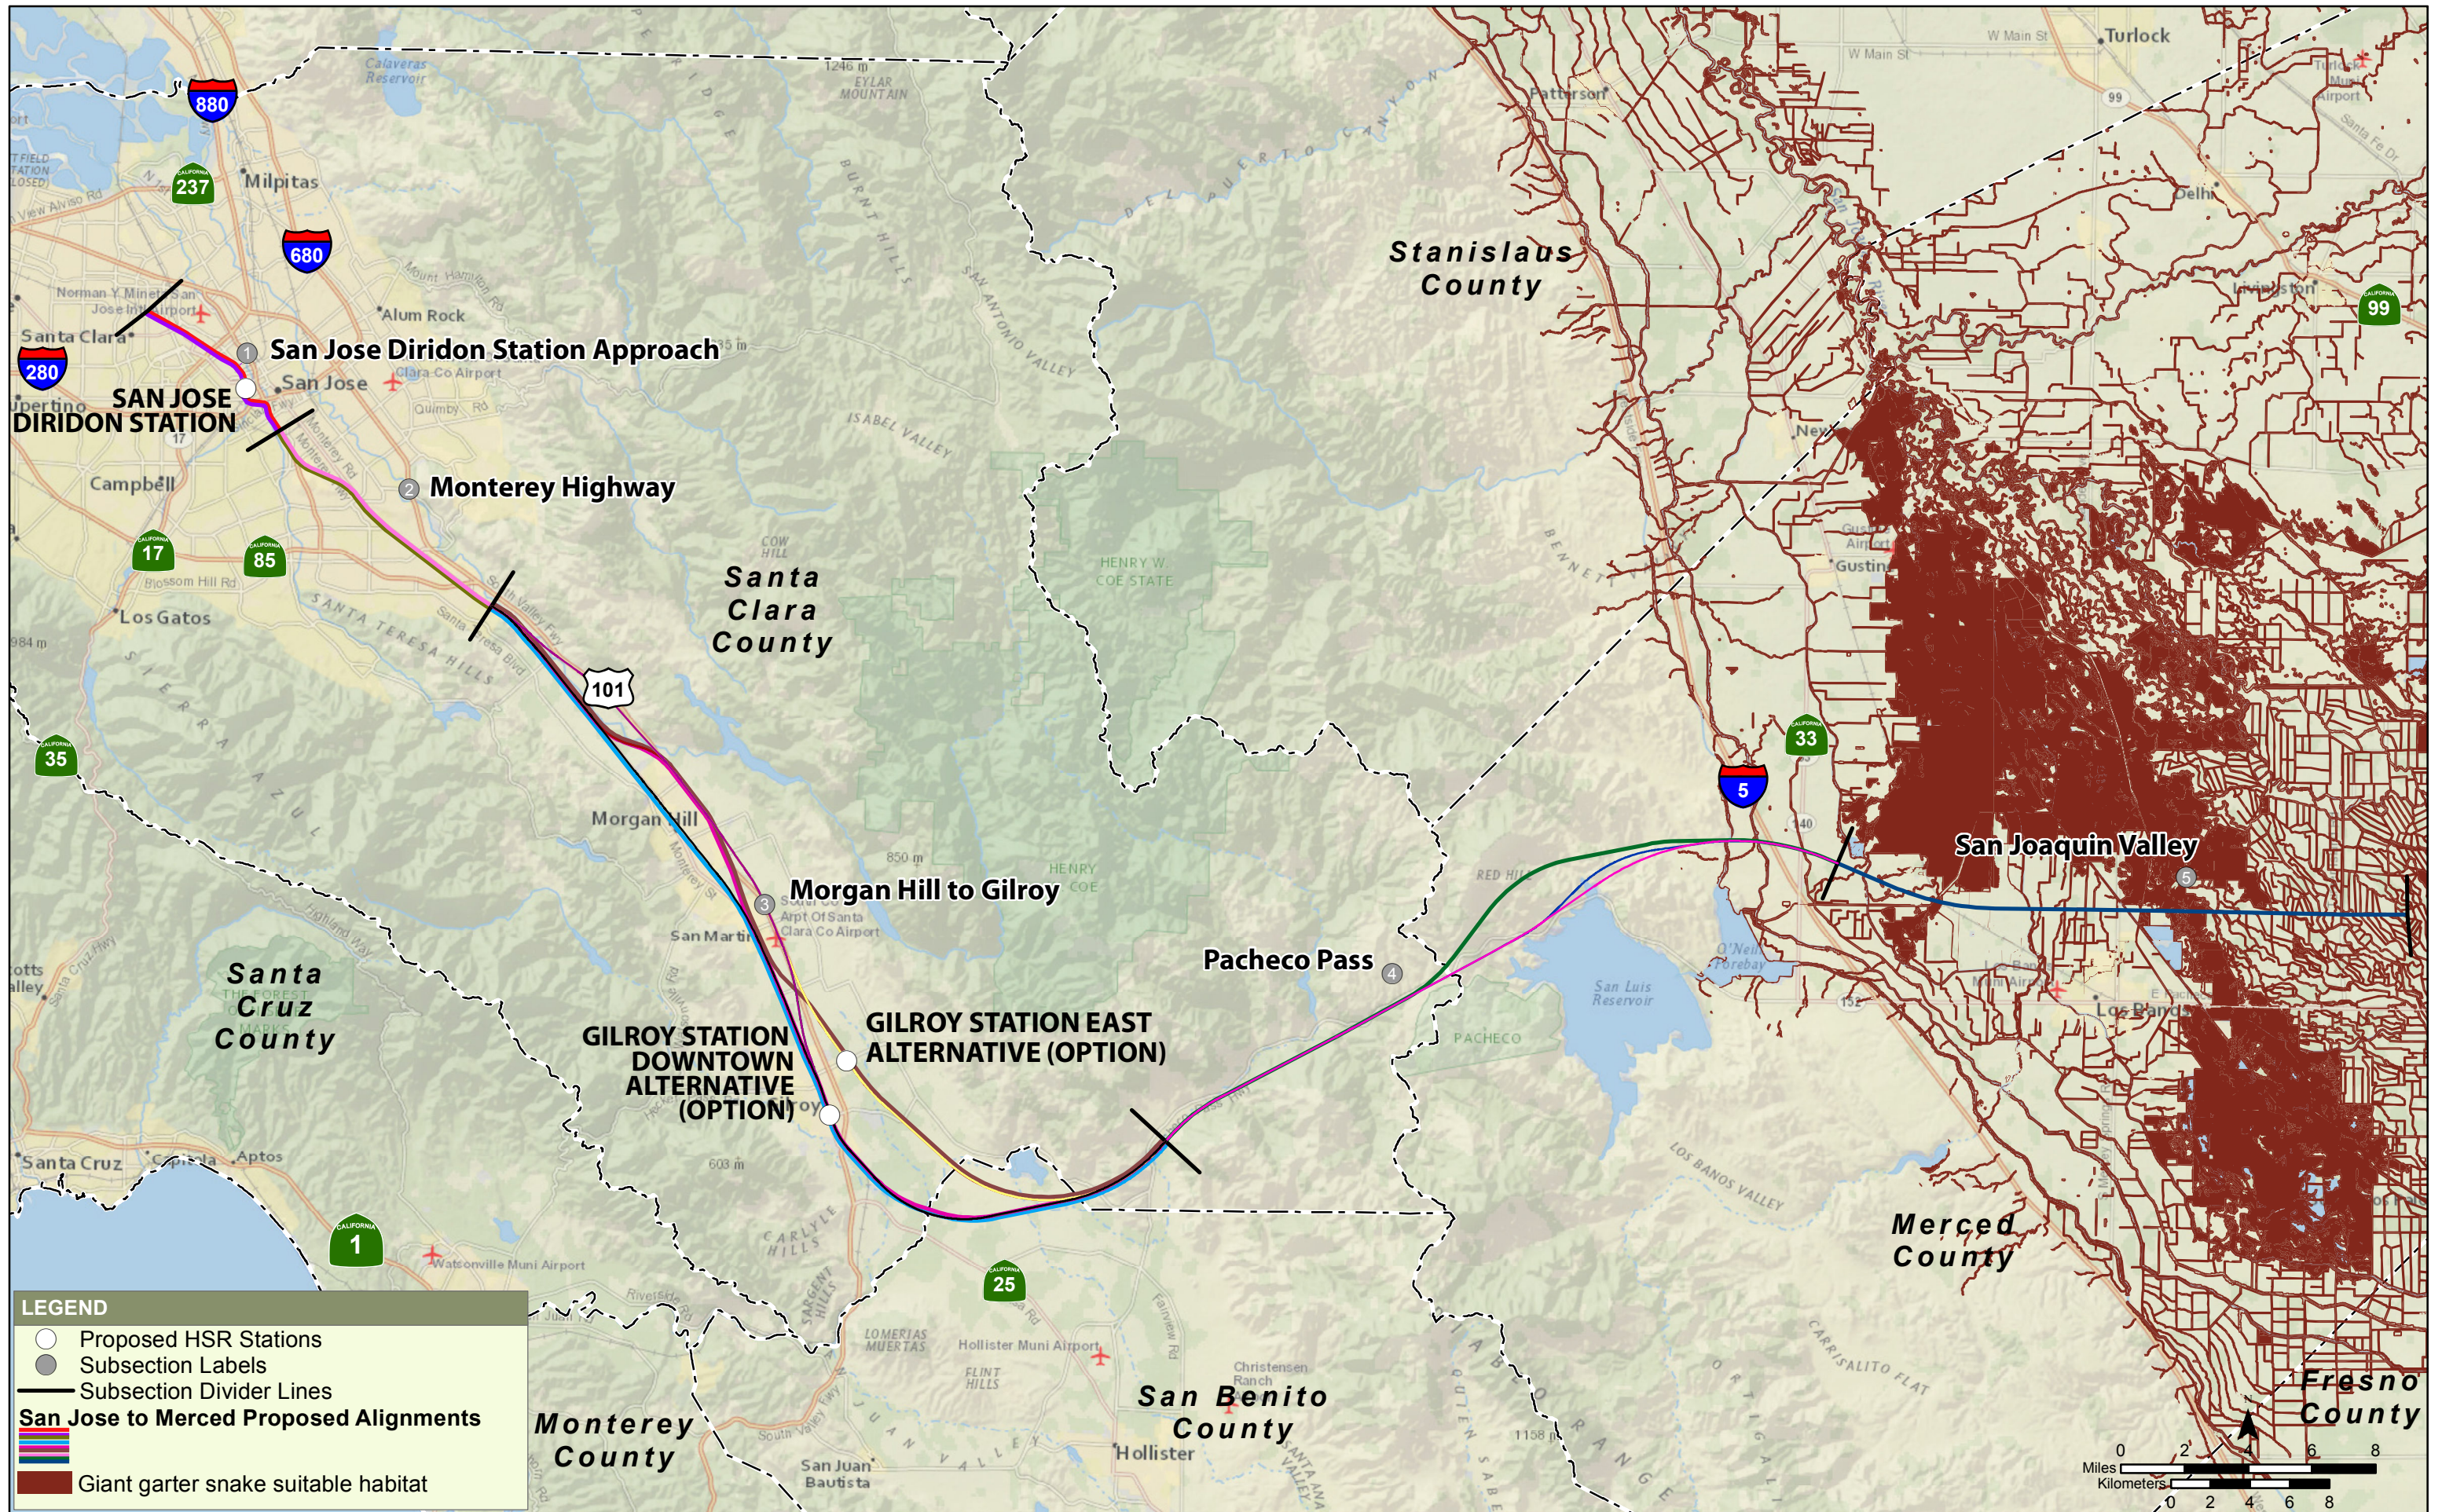

**LEGEND**

- Proposed HSR Stations
- Subsection Labels
- Subsection Divider Lines
- San Jose to Merced Proposed Alignments**
- 
- Santa Clara Valley dudleya suitable habitat

**LEGEND**

- Proposed HSR Stations
- Subsection Labels
- Subsection Divider Lines
- San Jose to Merced Proposed Alignments**
- █ Metcalfe Canyon jewelflower suitable habitat

**LEGEND**

- Proposed HSR Stations
- Subsection Labels
- Subsection Divider Lines
- San Jose to Merced Proposed Alignments**
- Proposed Alignments
- Longhorn fairy shrimp suitable habitat

**LEGEND**

- Proposed HSR Stations
- Subsection Labels
- Subsection Divider Lines
- San Jose to Merced Proposed Alignments**
- █ (Colorful lines) Proposed HSR Alignments
- █ (Purple) Least bell's vireo suitable habitat

**LEGEND**

- Proposed HSR Stations
- Subsection Labels
- Subsection Divider Lines
- San Jose to Merced Proposed Alignments**
- ▬ (Colorful lines) Proposed HSR Alignments
- Hoover's spurge suitable habitat

**LEGEND**

- Proposed HSR Stations
- Subsection Labels
- Subsection Divider Lines
- San Jose to Merced Proposed Alignments**
-  Proposed Alignments
-  Blunt-nosed leopard lizard suitable habitat

**LEGEND**